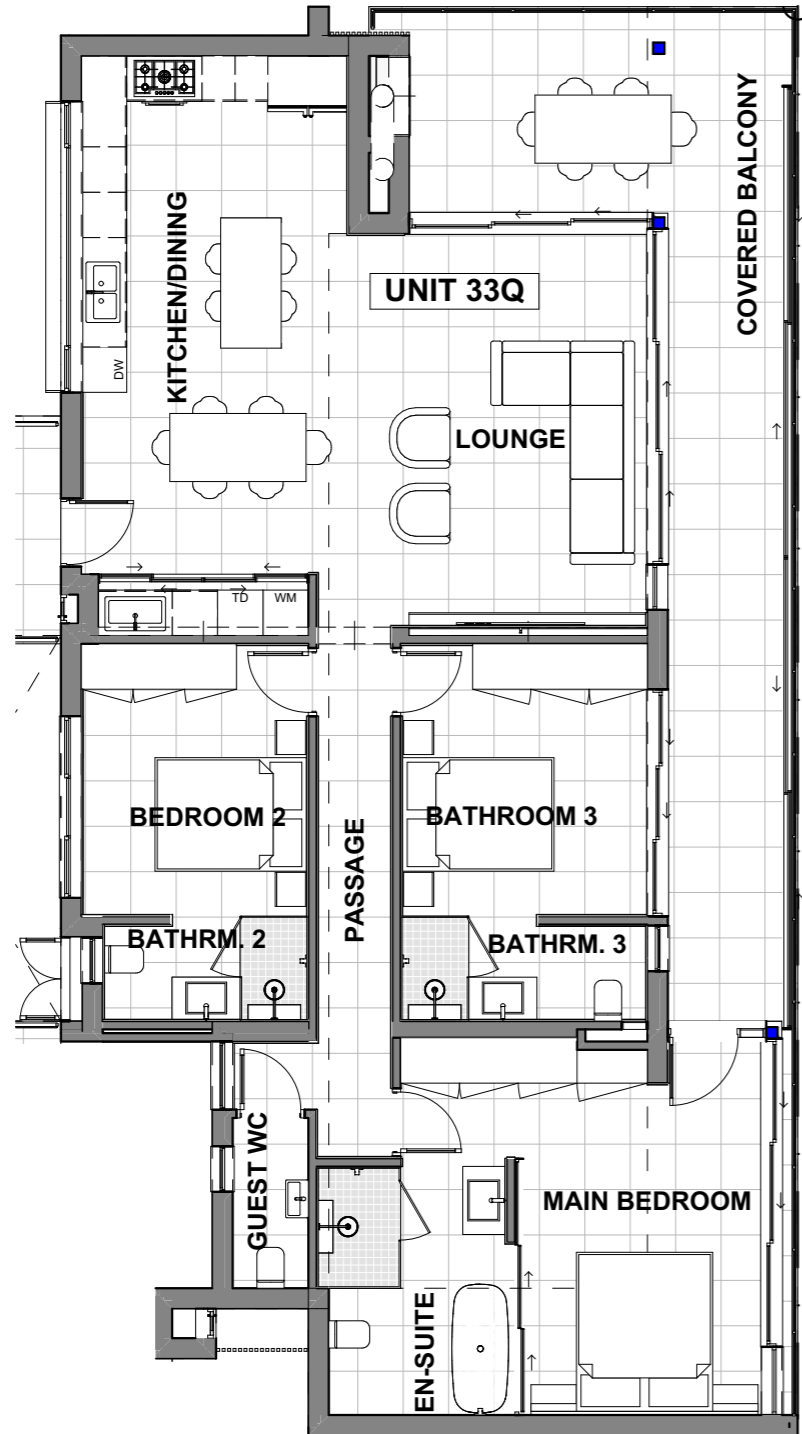

KABELJAUWS
BEACH ESTATE

— est. 2016 —

PAM GOLDING
PROPERTIES

3 BEDROOM - TYPE F

FIRST FLOOR LAYOUT

TOTAL SIZE = 169m²

ARTE
ARCHITECTS
CONSTRUCTION

PHASE 2 VIRTUAL TOUR
Scan with your phone to see the virtual tour