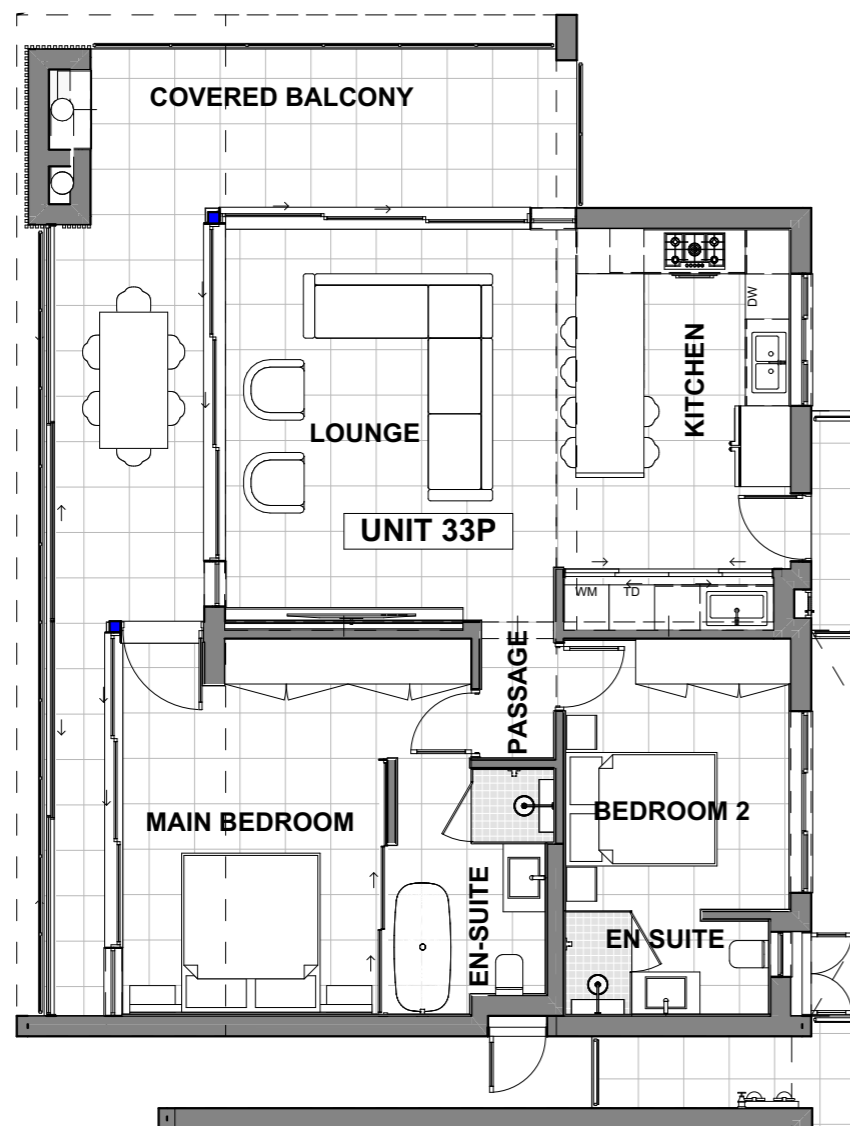

KABELJAUWS
BEACH ESTATE

— est. 2016 —

PAM GOLDING
PROPERTIES

3 BEDROOM - TYPE E

TOTAL SIZE = 126m²

FIRST FLOOR LAYOUT

PHASE 2 VIRTUAL TOUR
Scan with your phone to see the virtual tour

ARTE
ARCHITECTS
CONSTRUCTION