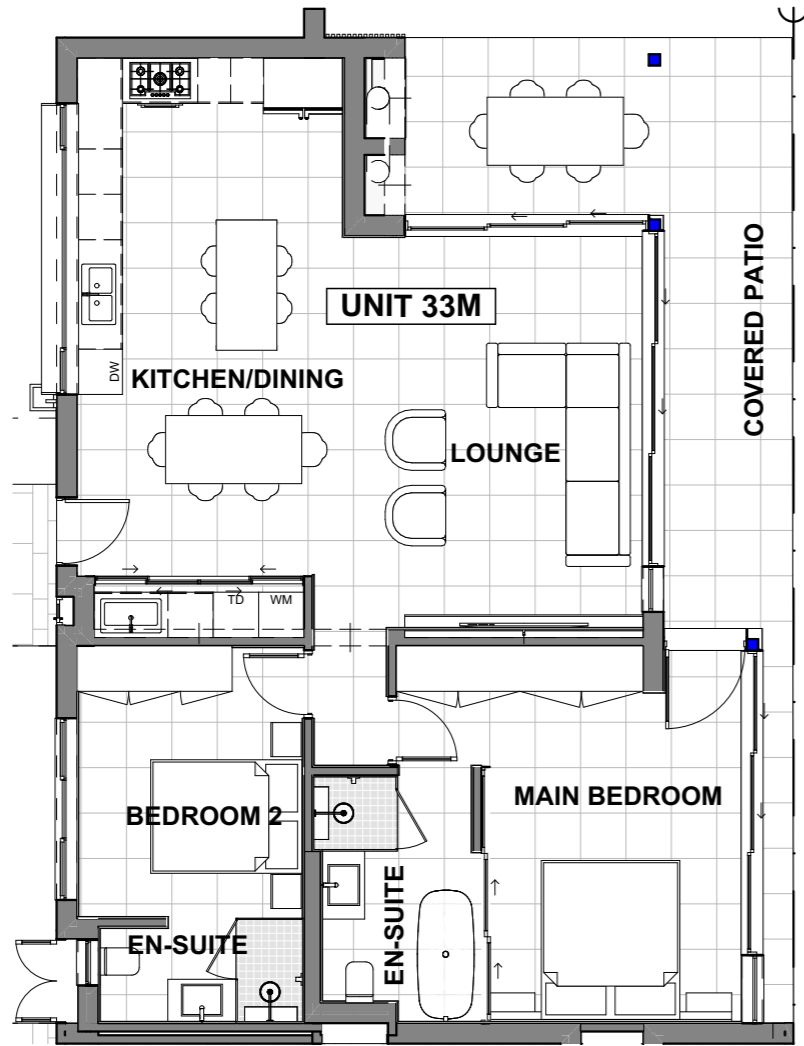

2 BEDROOM - TYPE D

TOTAL SIZE = 129m²

GROUND FLOOR LAYOUT

PHASE 2 VIRTUAL TOUR
Scan with your phone to see the virtual tour