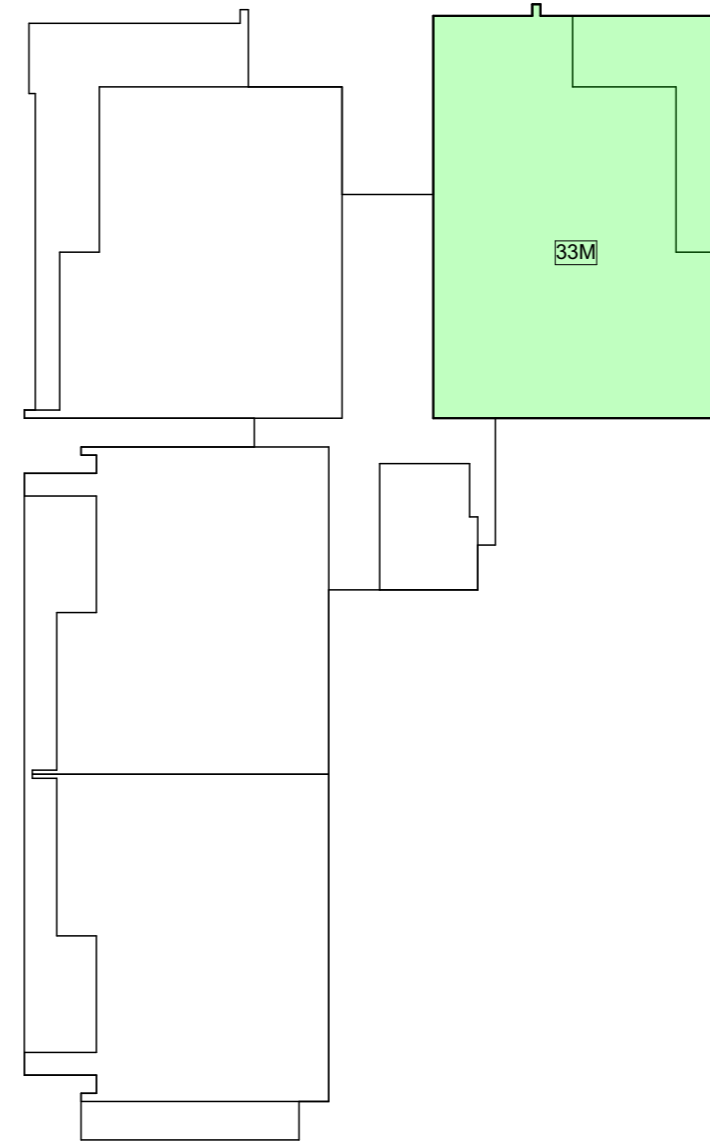

2 BEDROOM - TYPE D

TOTAL SIZE = 129m²

GROUND FLOOR LAYOUT

PHASE 2 VIRTUAL TOUR
Scan with your phone to see the virtual tour