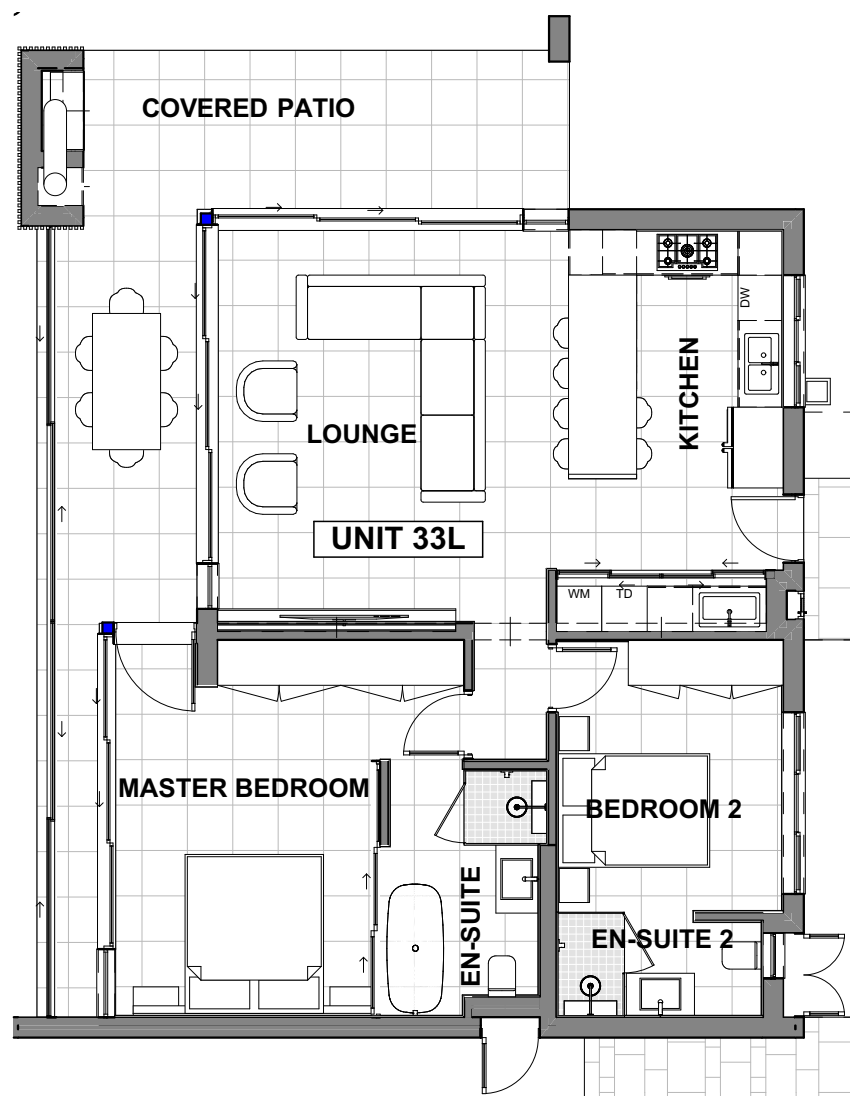

## 2 BEDROOM - TYPE C

TOTAL SIZE = 126m<sup>2</sup>

GROUND FLOOR LAYOUT

PHASE 2 VIRTUAL TOUR  
Scan with your phone to see the virtual tour

ARTE  
ARCHITECTS  
CONSTRUCTION