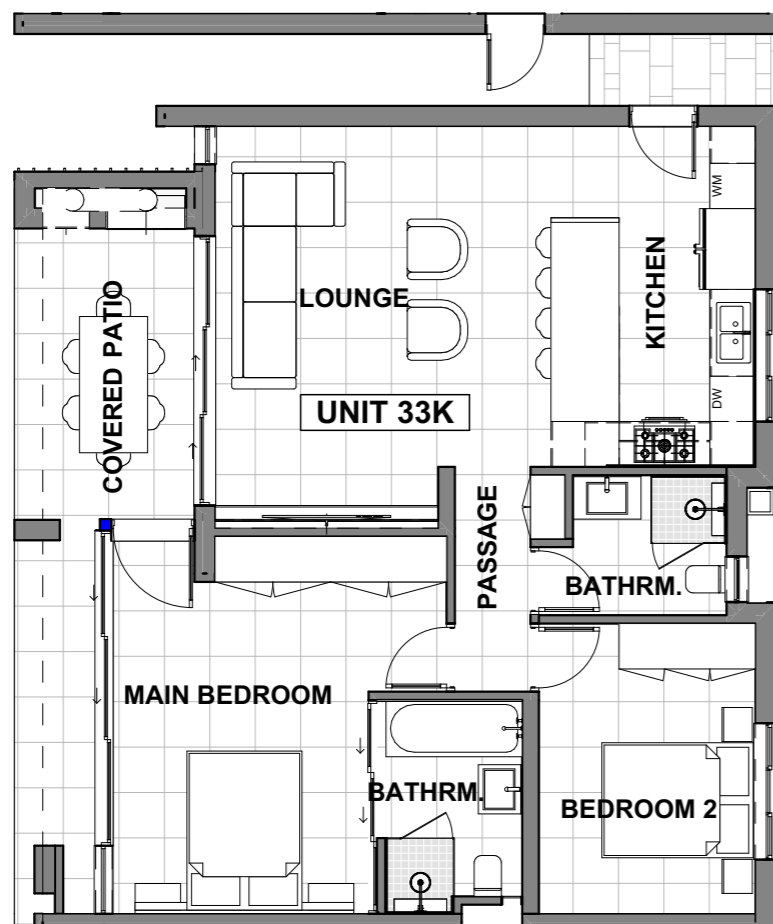

KABELJAUWS
BEACH ESTATE

— est. 2016 —

PAM
PAM GOLDING
PROPERTIES

2 BEDROOM - TYPE A

TOTAL SIZE = 106m²

GROUND FLOOR LAYOUT

PHASE 2 VIRTUAL TOUR
Scan with your phone to see the virtual tour

ARTE
ARCHITECTS
CONSTRUCTION