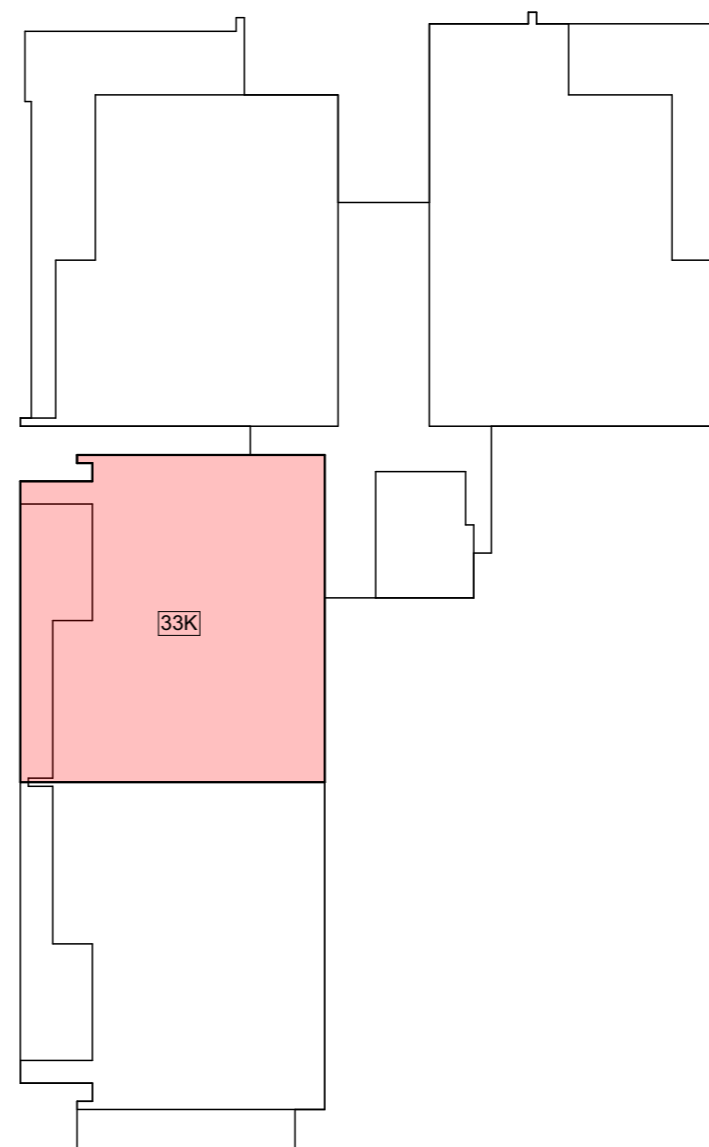

KABELJAUWS
BEACH ESTATE

— est. 2016 —

PAM
PAM GOLDING
PROPERTIES

2 BEDROOM - TYPE A

TOTAL SIZE = 106m²

GROUND FLOOR LAYOUT

PHASE 2 VIRTUAL TOUR
Scan with your phone to see the virtual tour

ARTE
ARCHITECTS
CONSTRUCTION