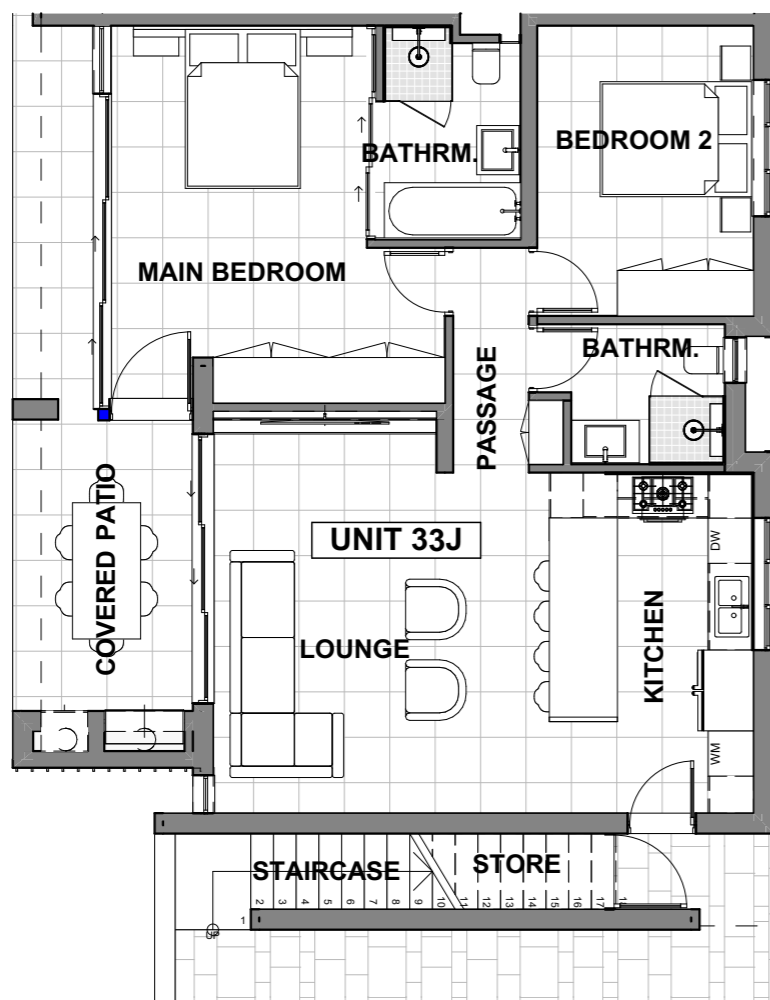

KABELJAUWS
BEACH ESTATE

— est. 2016 —

PAM GOLDING
PROPERTIES

2 BEDROOM - TYPE A

TOTAL SIZE = 106m²

GROUND FLOOR LAYOUT

PHASE 2 VIRTUAL TOUR
Scan with your phone to see the virtual tour

ARTE
ARCHITECTS
CONSTRUCTION