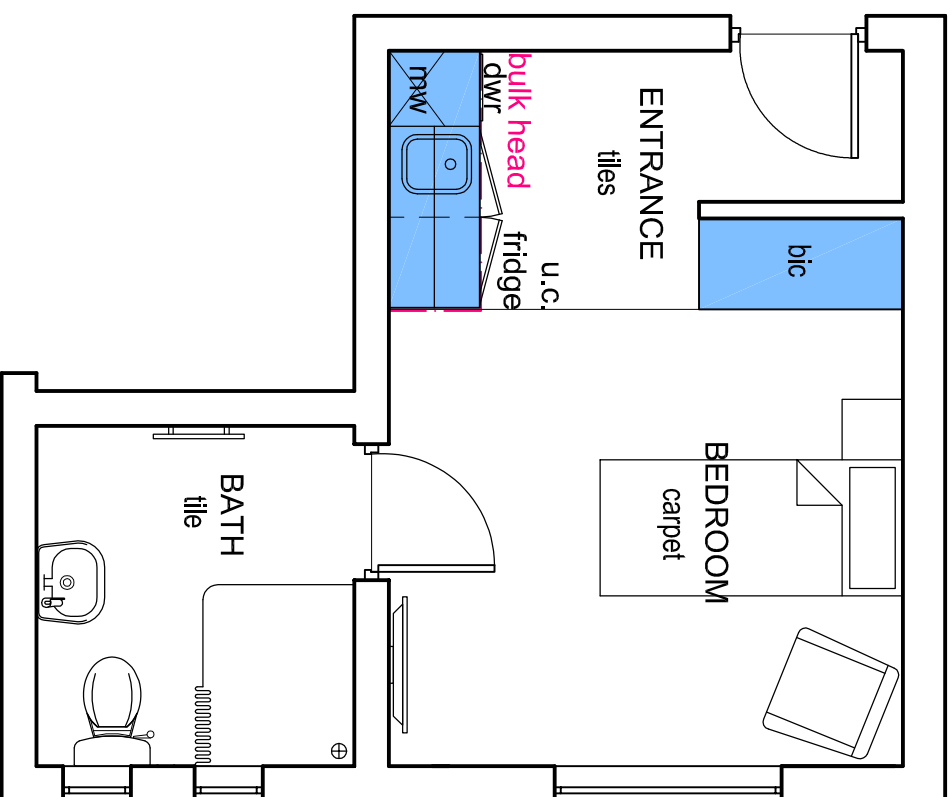

ANNEXURE C

UNIT F: BEDSIT APARTMENT

without assisted living aids 24m²