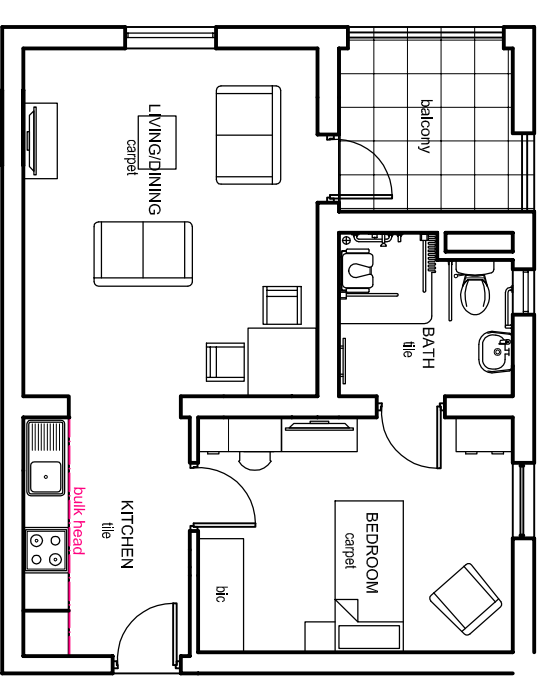

EAST ELEVATION

UNIT F: BEDSIT APARTMENT
24m²

UNIT G: BEDSIT APARTMENT
25m²

UNIT H: 1 BEDROOM APARTMENT
Unit: 50m²
Balcony: 7m²

SECOND FLOOR PLAN

UNIT TYPE F - H