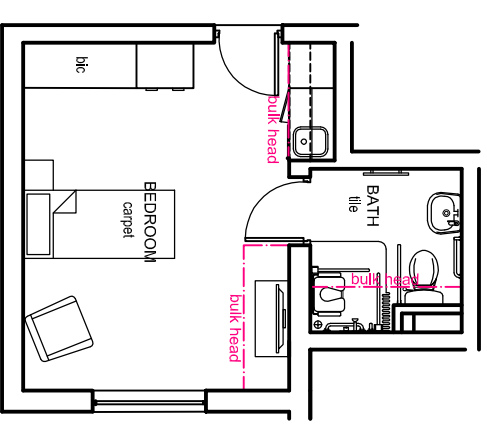

EAST ELEVATION

UNIT F: BEDSIT APARTMENT
24m²

UNIT G: BEDSIT APARTMENT
25m²

UNIT H: 1 BEDROOM APARTMENT
Unit: 50m²
Balcony: 7m²

SECOND FLOOR PLAN

UNIT TYPE F - H