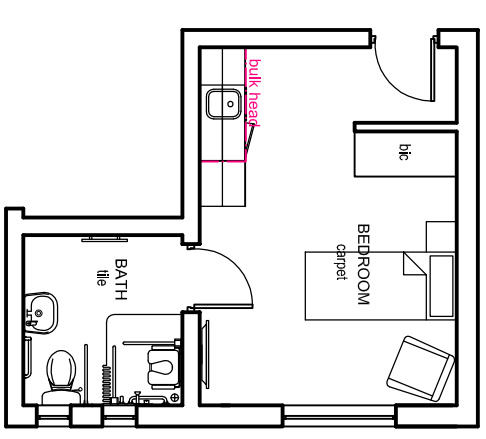

EAST ELEVATION

UNIT F: BEDSIT APARTMENT
24m²

UNIT G: BEDSIT APARTMENT
25m²

UNIT H: 1 BEDROOM APARTMENT
Unit: 50m²
Balcony: 7m²

SECOND FLOOR PLAN

UNIT TYPE F - H