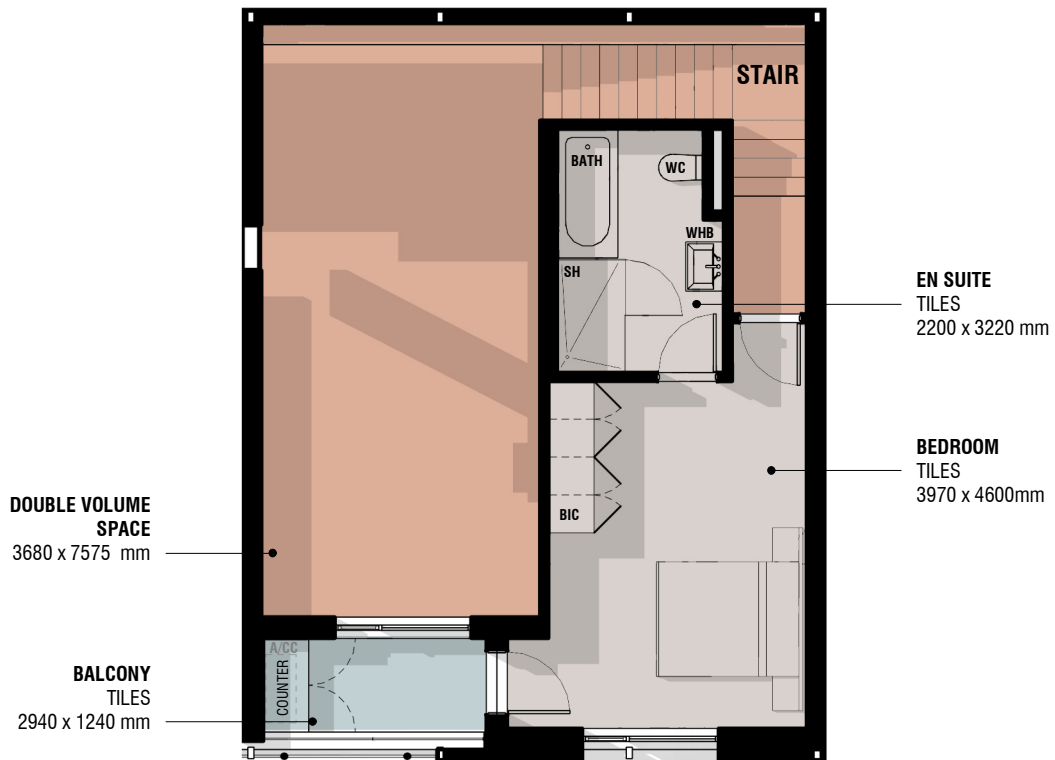

**THIRD FLOOR PLAN**

SCALE: 1 : 100

**Type K**

2 BED, 2.5 BATH

**Unit Area: 93m<sup>2</sup>**  
**Balcony Area: 10m<sup>2</sup>**

\*not to scale, unless otherwise stated

05/09/2018

**LOFT MEZZANINE**

SCALE: 1 : 100

**Type K**

2 BED, 2.5 BATH

**Unit Area: 93m<sup>2</sup>**  
**Balcony Area: 10m<sup>2</sup>**

\*not to scale, unless otherwise stated

05/09/2018