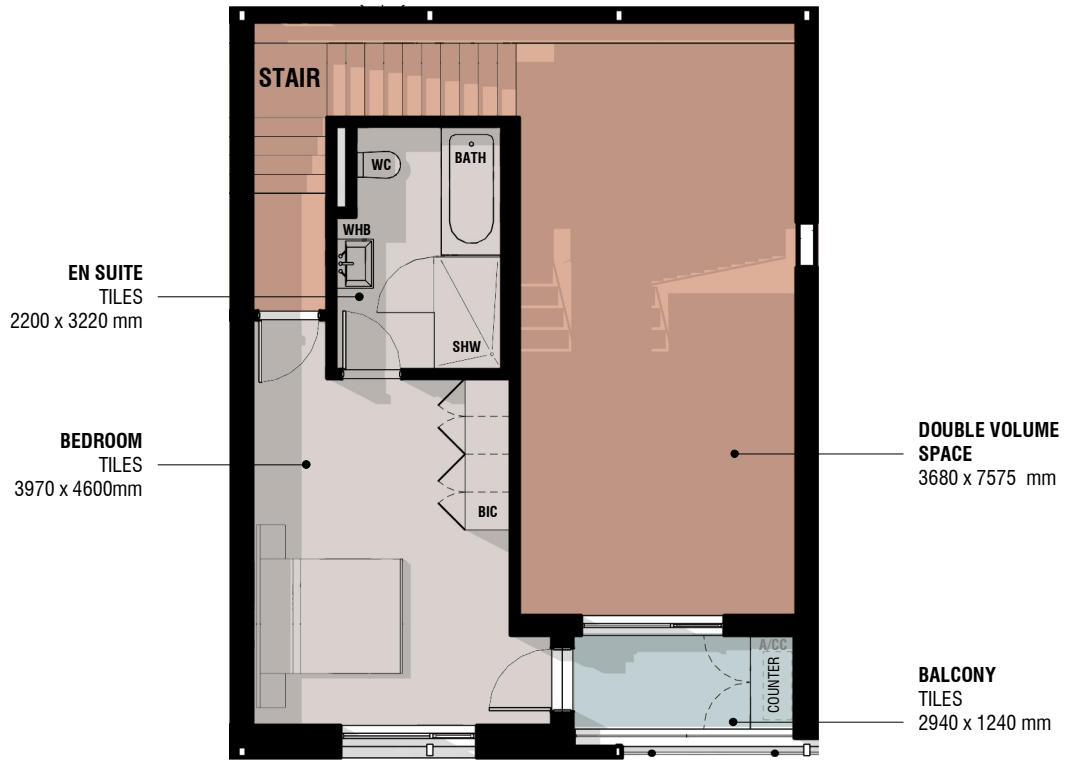

THIRD FLOOR PLAN

SCALE: 1 : 100

Type K

2 BED, 2.5 BATH

Unit Area: 93m²
Balcony Area: 10m²

*not to scale, unless otherwise stated

05/09/2018

LOFT MEZZANINE

SCALE: 1 : 100

Type K

2 BED, 2.5 BATH

Unit Area: 93m²
Balcony Area: 10m²

*not to scale, unless otherwise stated

05/09/2018