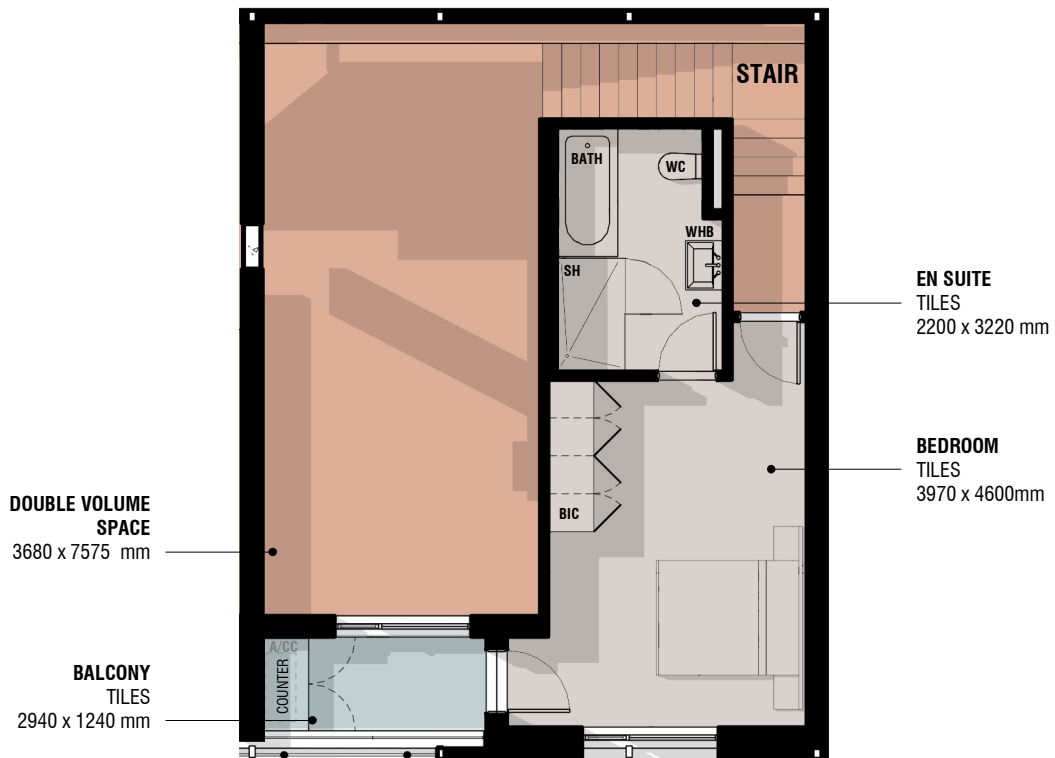

THIRD FLOOR PLAN

SCALE: 1 : 100

Type K

2 BED, 2.5 BATH

Unit Area: 93m²
Balcony Area: 10m²

*not to scale, unless otherwise stated

05/09/2018

LOFT MEZZANINE

SCALE: 1 : 100

Type K

2 BED, 2.5 BATH

Unit Area: 93m²
Balcony Area: 10m²

*not to scale, unless otherwise stated

05/09/2018