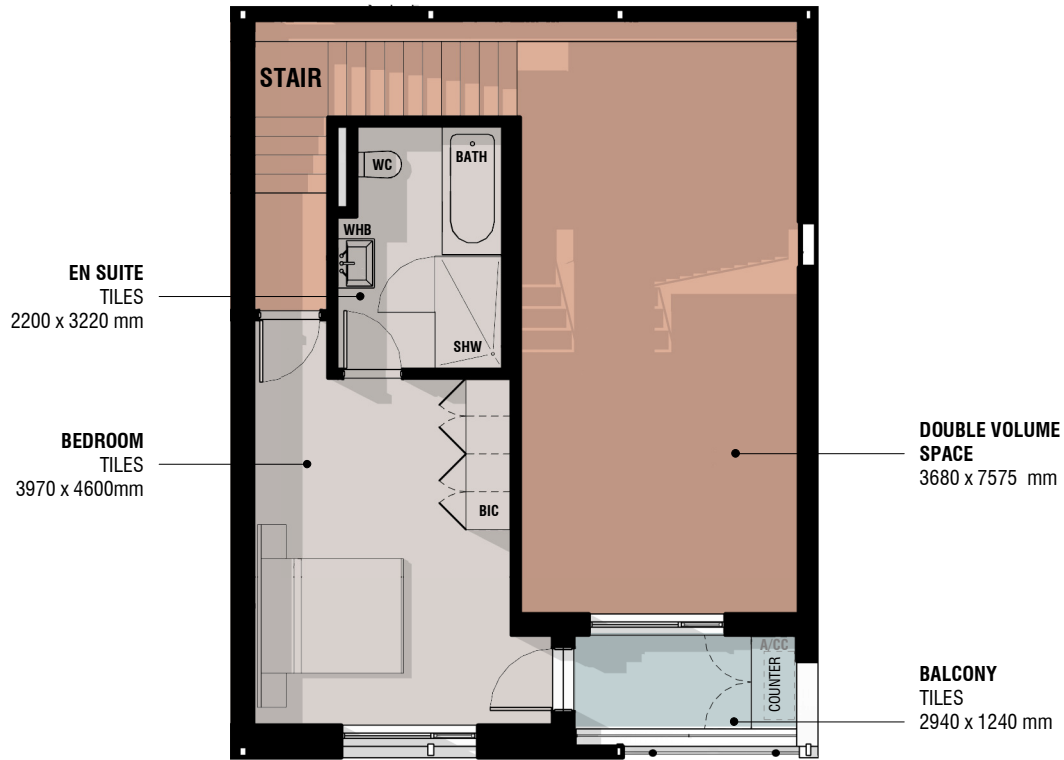

THIRD FLOOR PLAN

SCALE: 1 : 100

Type K

2 BED, 2.5 BATH

Unit Area: 93m²
Balcony Area: 10m²

*not to scale, unless otherwise stated

05/09/2018

LOFT MEZZANINE

SCALE: 1 : 100

Type K

2 BED, 2.5 BATH

Unit Area: 93m²
Balcony Area: 10m²

*not to scale, unless otherwise stated

05/09/2018