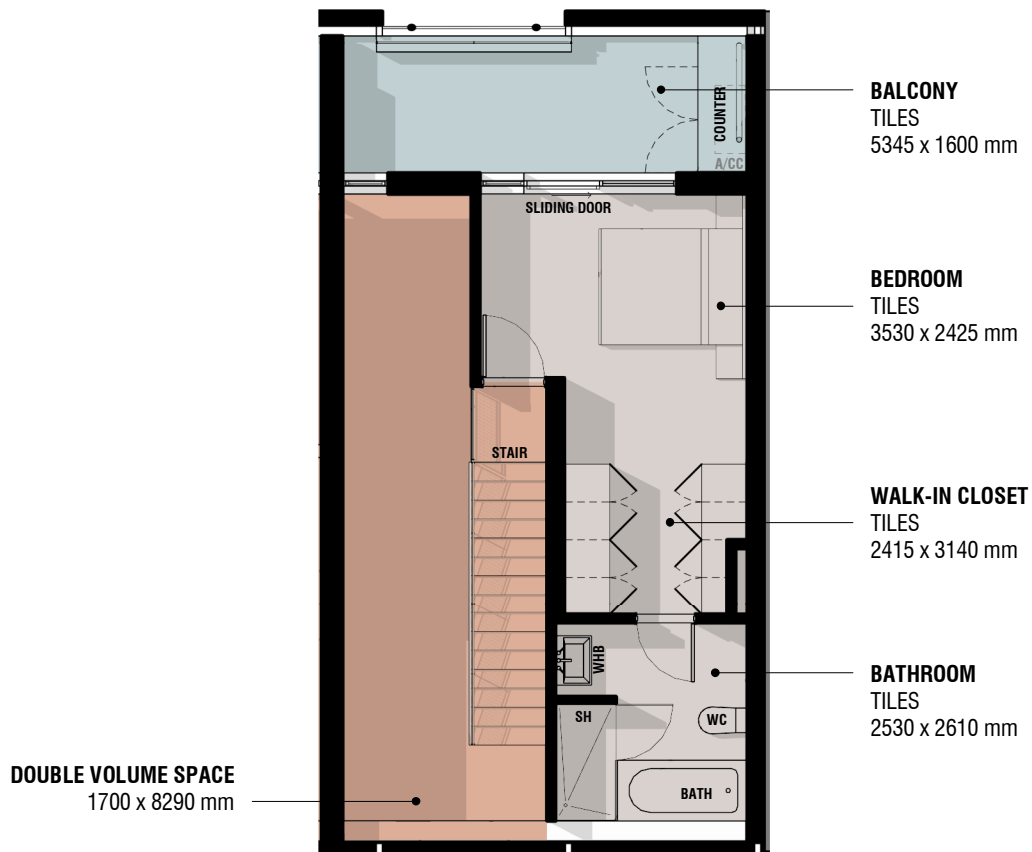

THIRD FLOOR PLAN

SCALE: 1 : 100

Type J

2 BED, 2 BATH

Unit Area: 75m²
Balcony Area: 23m²

*not to scale, unless otherwise stated

05/09/2018

LOFT MEZZANINE

SCALE: 1 : 100

Type J

2 BED, 2 BATH

Unit Area: 75m²
Balcony Area: 23m²

*not to scale, unless otherwise stated

05/09/2018