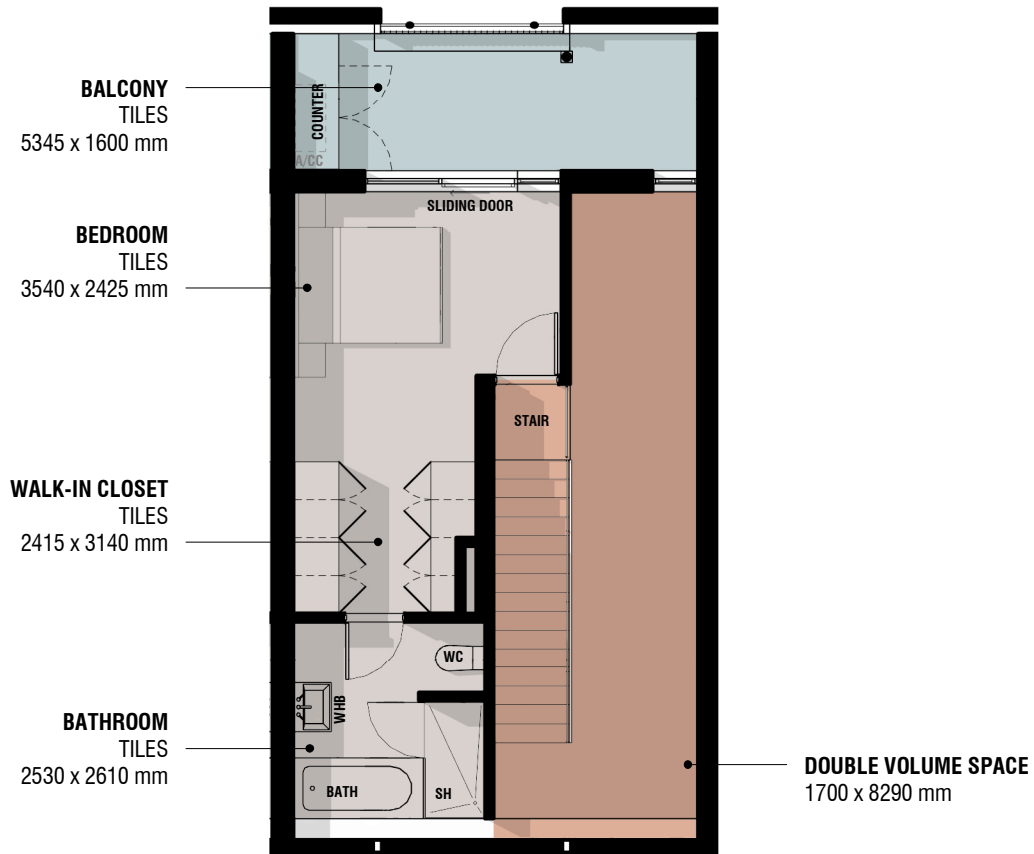

**THIRD FLOOR PLAN**

SCALE: 1 : 100

**Type J**

2 BED, 2 BATH

**Unit Area: 74m<sup>2</sup>**  
**Balcony Area: 23m<sup>2</sup>**

\*not to scale, unless otherwise stated

05/09/2018

**LOFT MEZZANINE**

SCALE: 1 : 100

**Type J**

2 BED, 2 BATH

**Unit Area: 74m<sup>2</sup>**  
**Balcony Area: 23m<sup>2</sup>**

\*not to scale, unless otherwise stated

05/09/2018