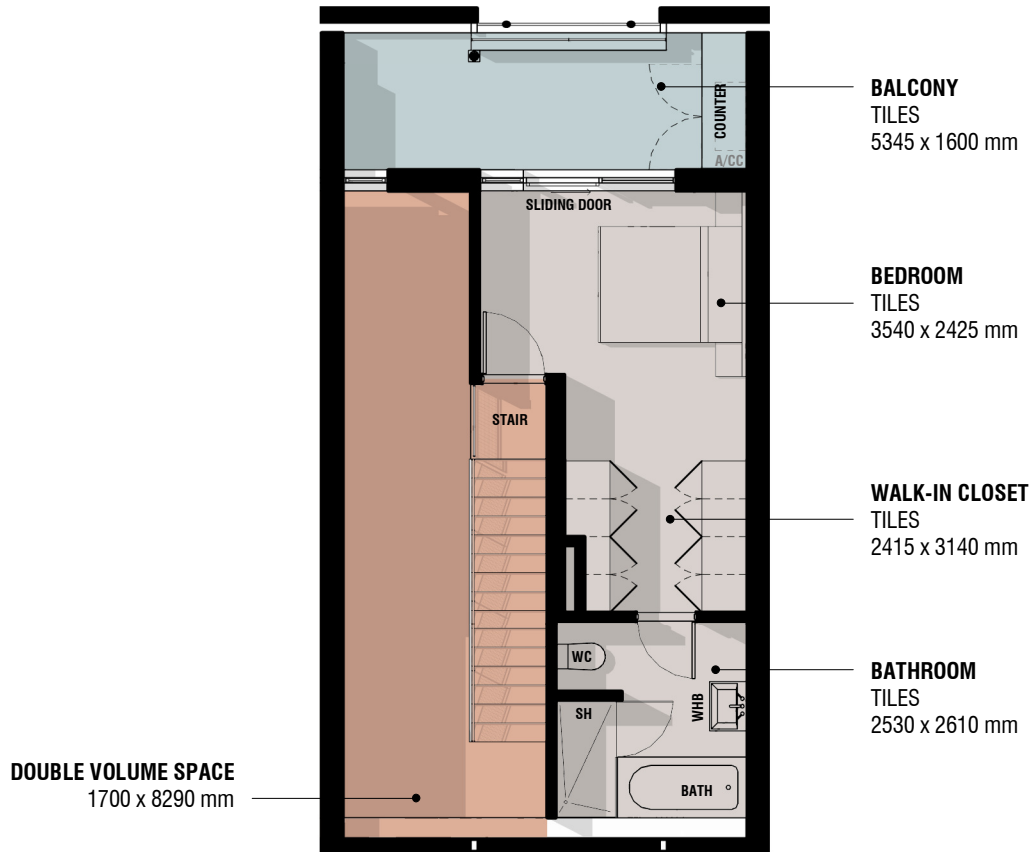

**THIRD FLOOR PLAN**

SCALE: 1 : 100

**Type J**

2 BED, 2 BATH

**Unit Area: 74m<sup>2</sup>**  
**Balcony Area: 23m<sup>2</sup>**

\*not to scale, unless otherwise stated

05/09/2018

**LOFT MEZZANINE**

SCALE: 1 : 100

**Type J**

2 BED, 2 BATH

**Unit Area: 74m<sup>2</sup>**  
**Balcony Area: 23m<sup>2</sup>**

\*not to scale, unless otherwise stated

05/09/2018