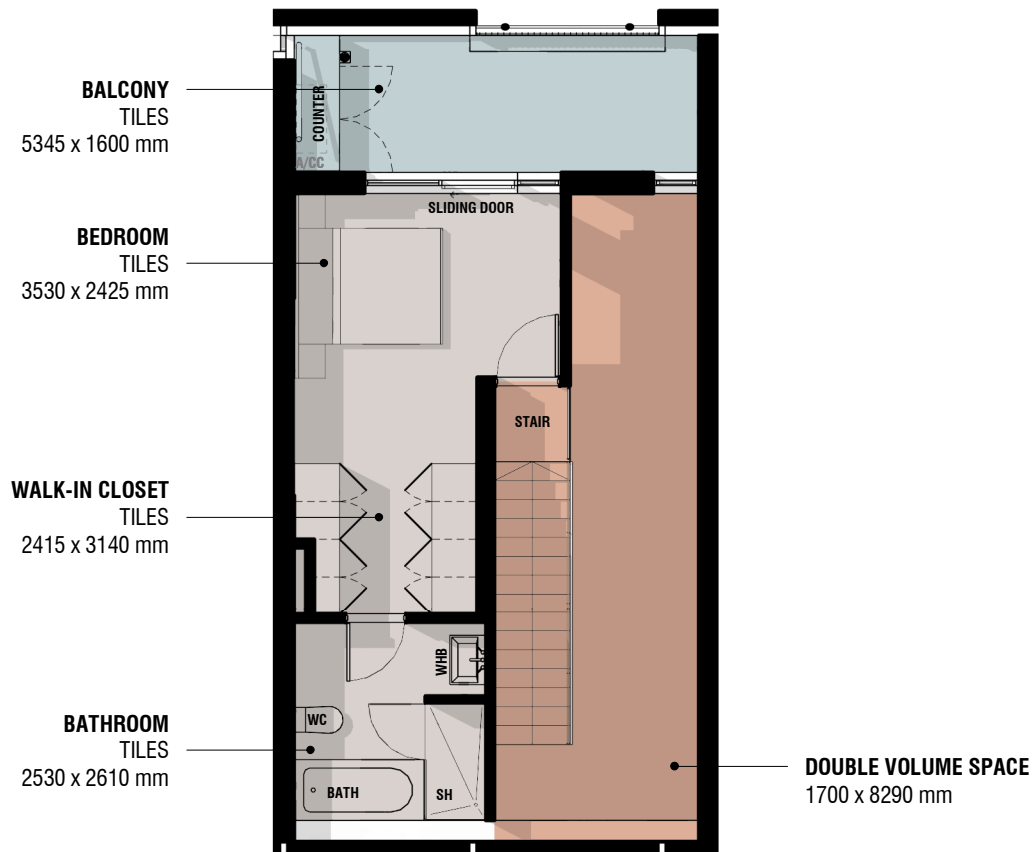

THIRD FLOOR PLAN

SCALE: 1 : 100

Type J

2 BED, 2 BATH

Unit Area: 75m²
Balcony Area: 23m²

*not to scale, unless otherwise stated

05/09/2018

LOFT MEZZANINE

SCALE: 1 : 100

Type J

2 BED, 2 BATH

Unit Area: 75m²
Balcony Area: 23m²

*not to scale, unless otherwise stated

05/09/2018