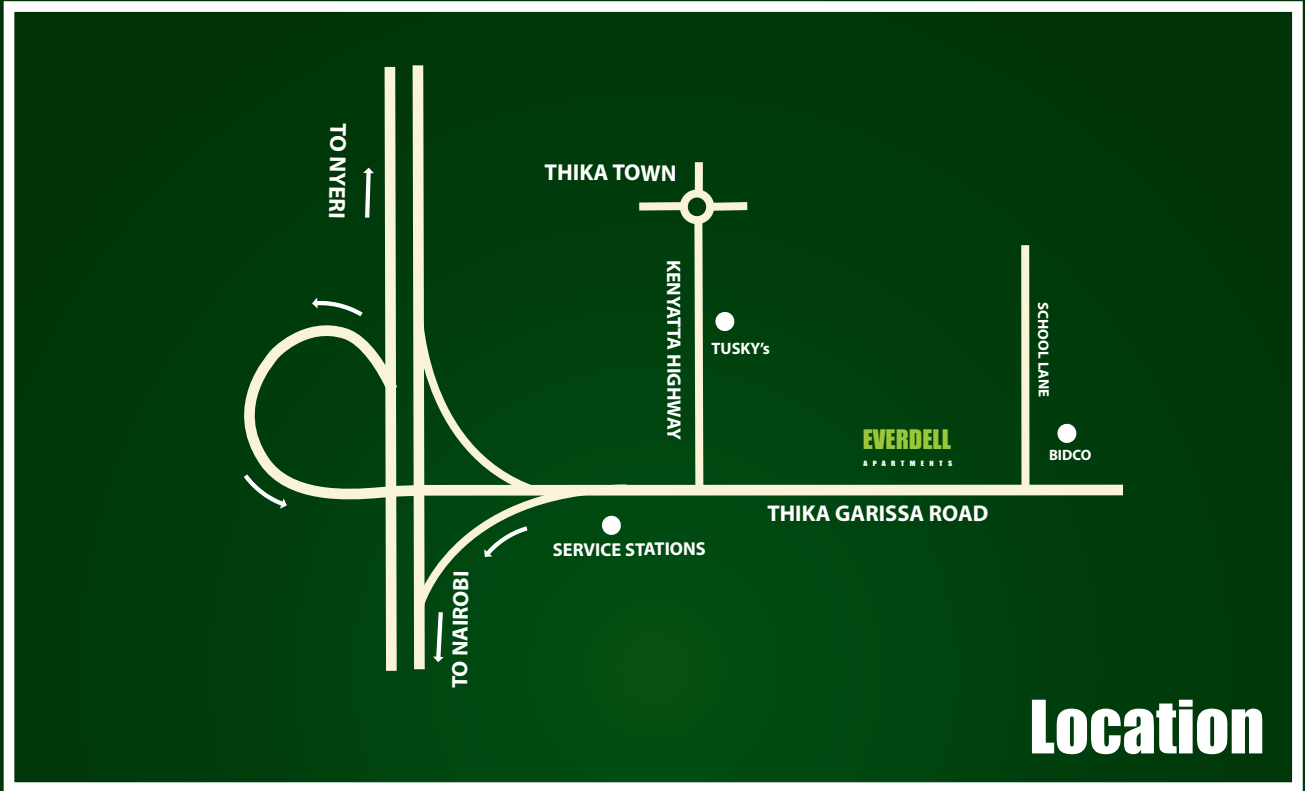

EVERDELL

A P A R T M E N T S

THIKA

The Apartment

Every apartment is spacious, bright, stylish and complete with modern finishes. Everdell Apartments are not only a new unique investment opportunity that offer great returns but also a place you can call home. With spacious rooms, and quality finishes these 180 apartments offer serenity and security in the heart of Thika Town.

This project also presents a unique investment opportunity to own property in one of the fastest growing real estate in Kenya.

The Community

- Within 2km of Major Roads and Towns
- Borehole with Ample Water Storage
- Boundary Wall with Electric Fencing
- Cabro Paved Roads and Parkings
- 18 Blocks of 10 Apartments
- Landscaped Gardens
- Ample Visitors Parking