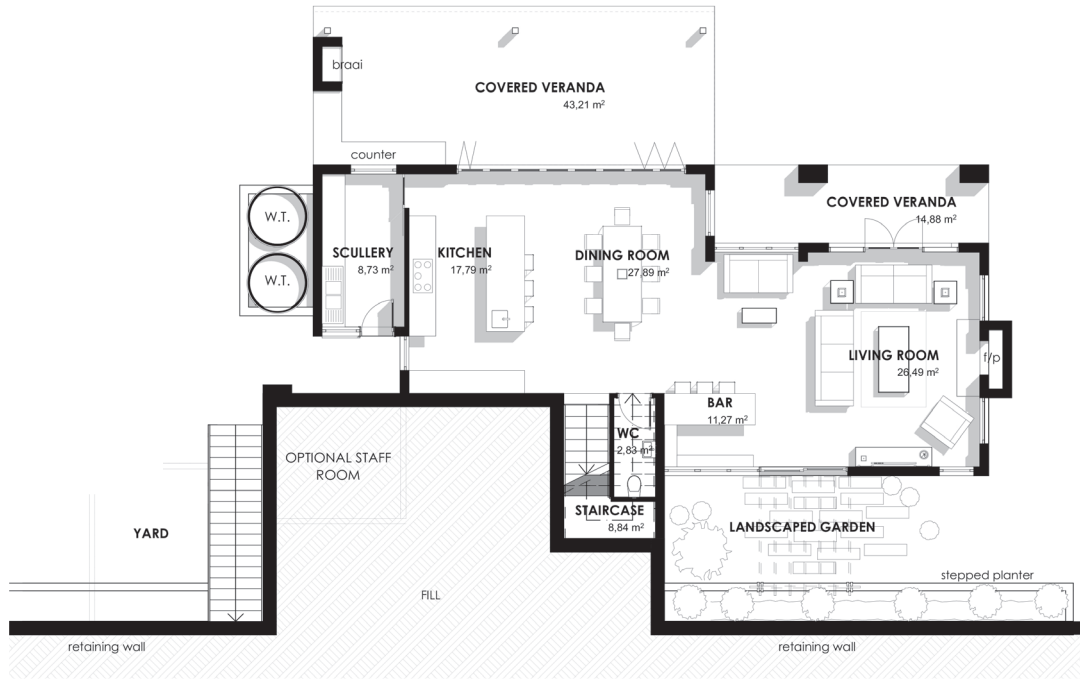

# STONEFORD

**COUNTRY ESTATE**

**TYPE 3 RESIDENCE**

3 BEDROOM 3 BATHROOM

[STONEFORD.CO.ZA](http://STONEFORD.CO.ZA)

**STONEFORD**

COUNTRY ESTATE

▲  
GROUND FLOOR

▲  
FIRST FLOOR

**AREA SCHEDULE**

FIRST FLOOR	181.88 M <sup>2</sup>
GARAGE	? M <sup>2</sup>
GROUND FLOOR	160.66 M <sup>2</sup>
<b>TOTAL</b>	<b>350.77 M<sup>2</sup></b>

**TYPE 3 RESIDENCE**  
3 BEDROOM 3 BATHROOM  
  
**STONEFORD.CO.ZA**