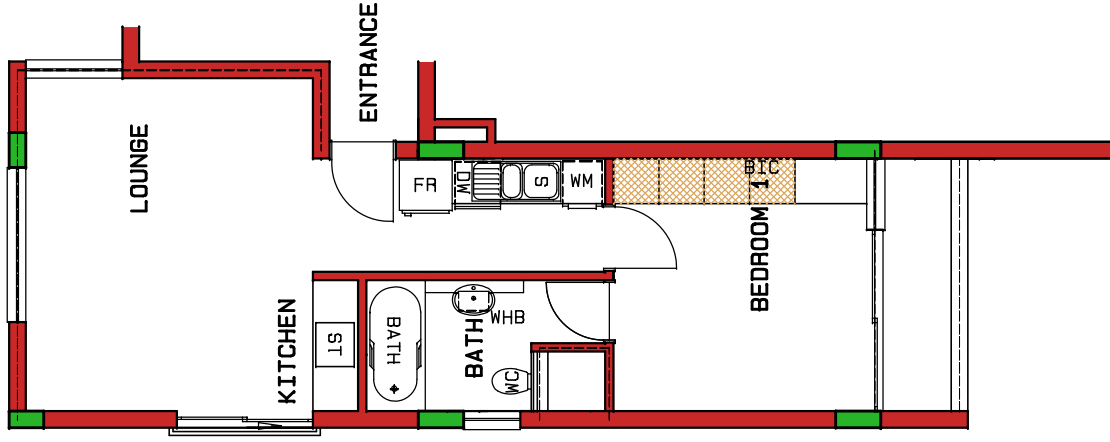

SCHEDULE A1

DATE : 2015 - 05 - 28

TYPE N

48 sqm

THE REGENCY

executive apartments