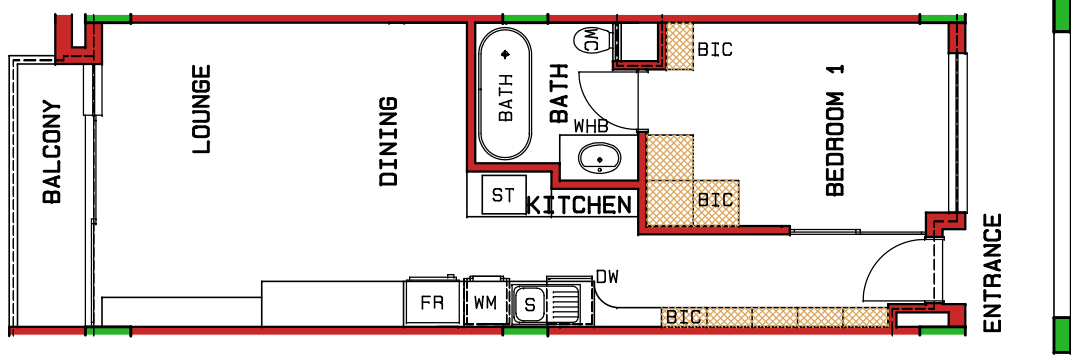

SCHEDULE A1

DATE : 2015 - 05 - 28

TYPE K1

STANDARD - 51 sqm

THE REGENCY

executive apartments