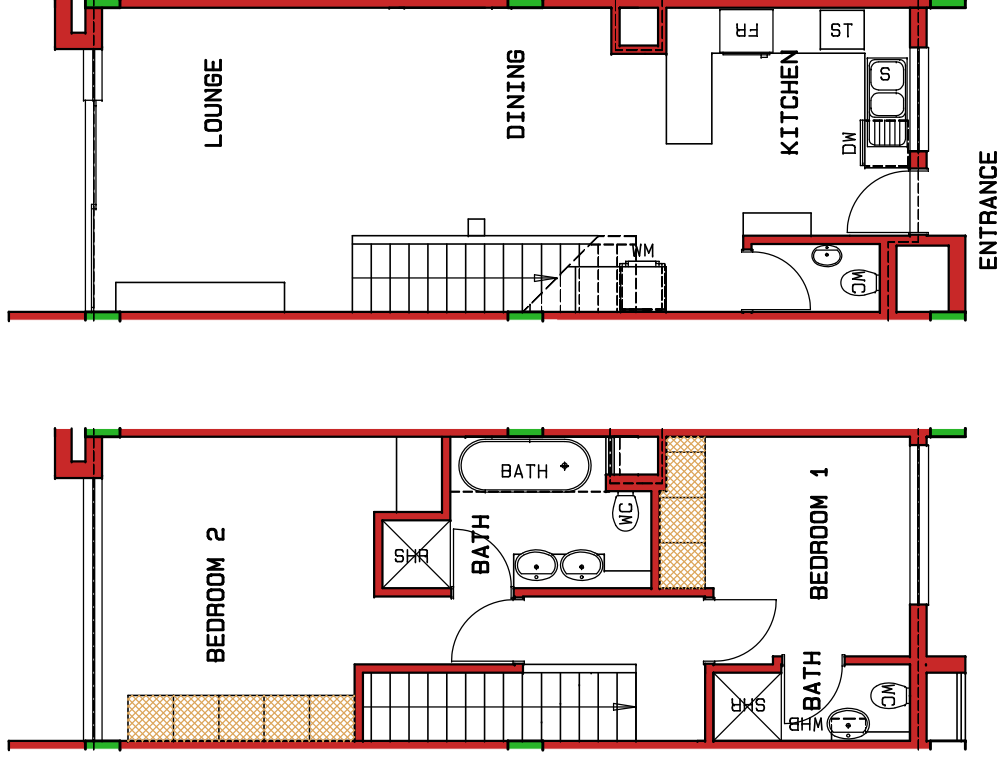

SCHEDULE A1

DATE : 2015 - 05 - 28

TYPE 1

91 sqm

THE REGENCY

executive apartments