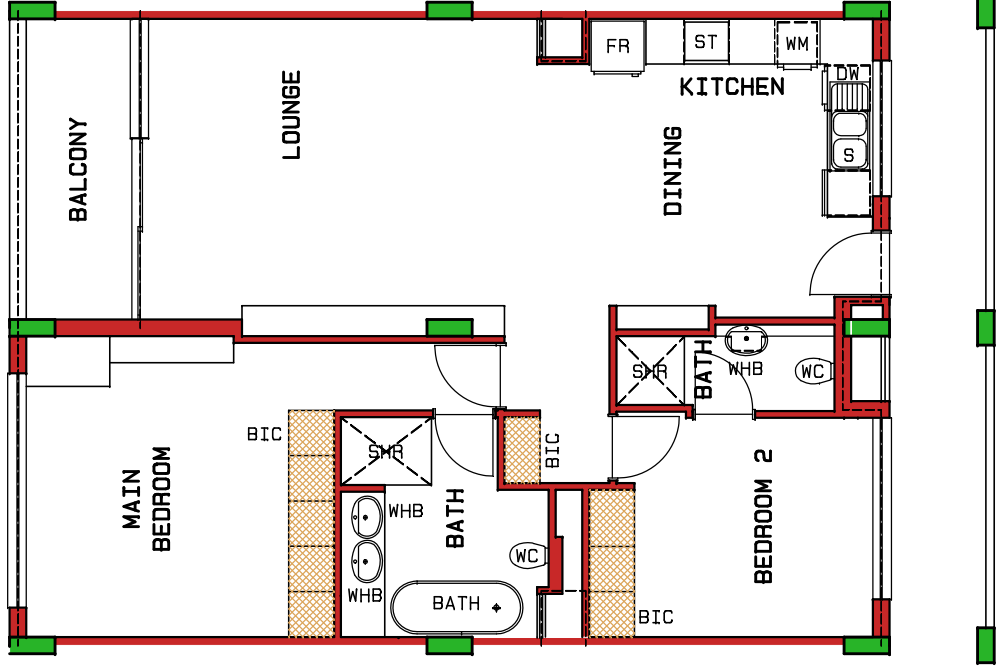

SCHEDULE A1

DATE : 2015 - 05 - 28

TYPE C

94 sqm

THE REGENCY

executive apartments