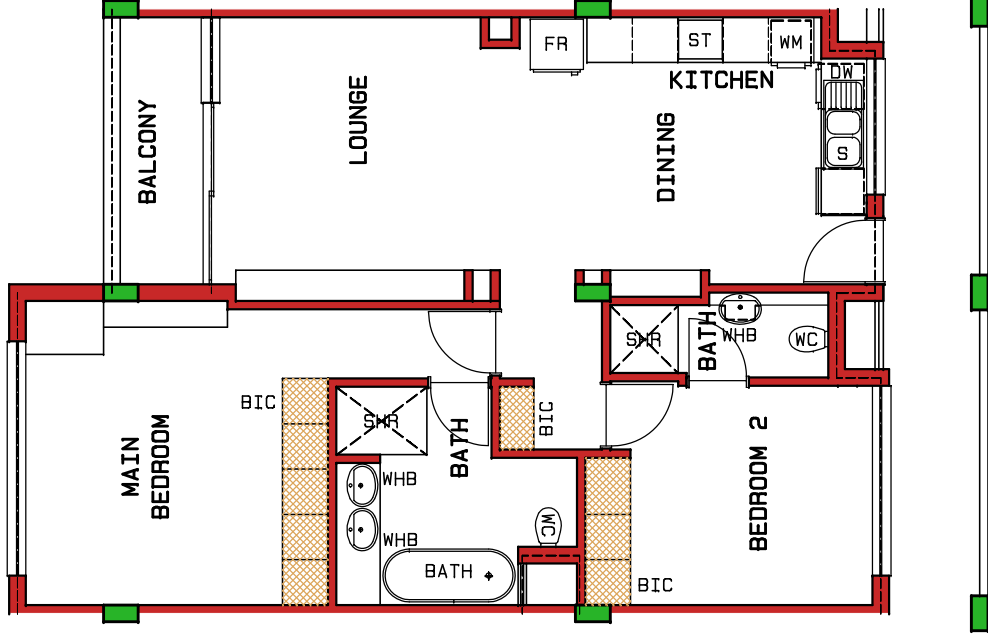

SCHEDULE A1

DATE : 2015 - 05 - 28

TYPE A2

BATHRM MIRRORED - 85 sqm

THE REGENCY

executive apartments