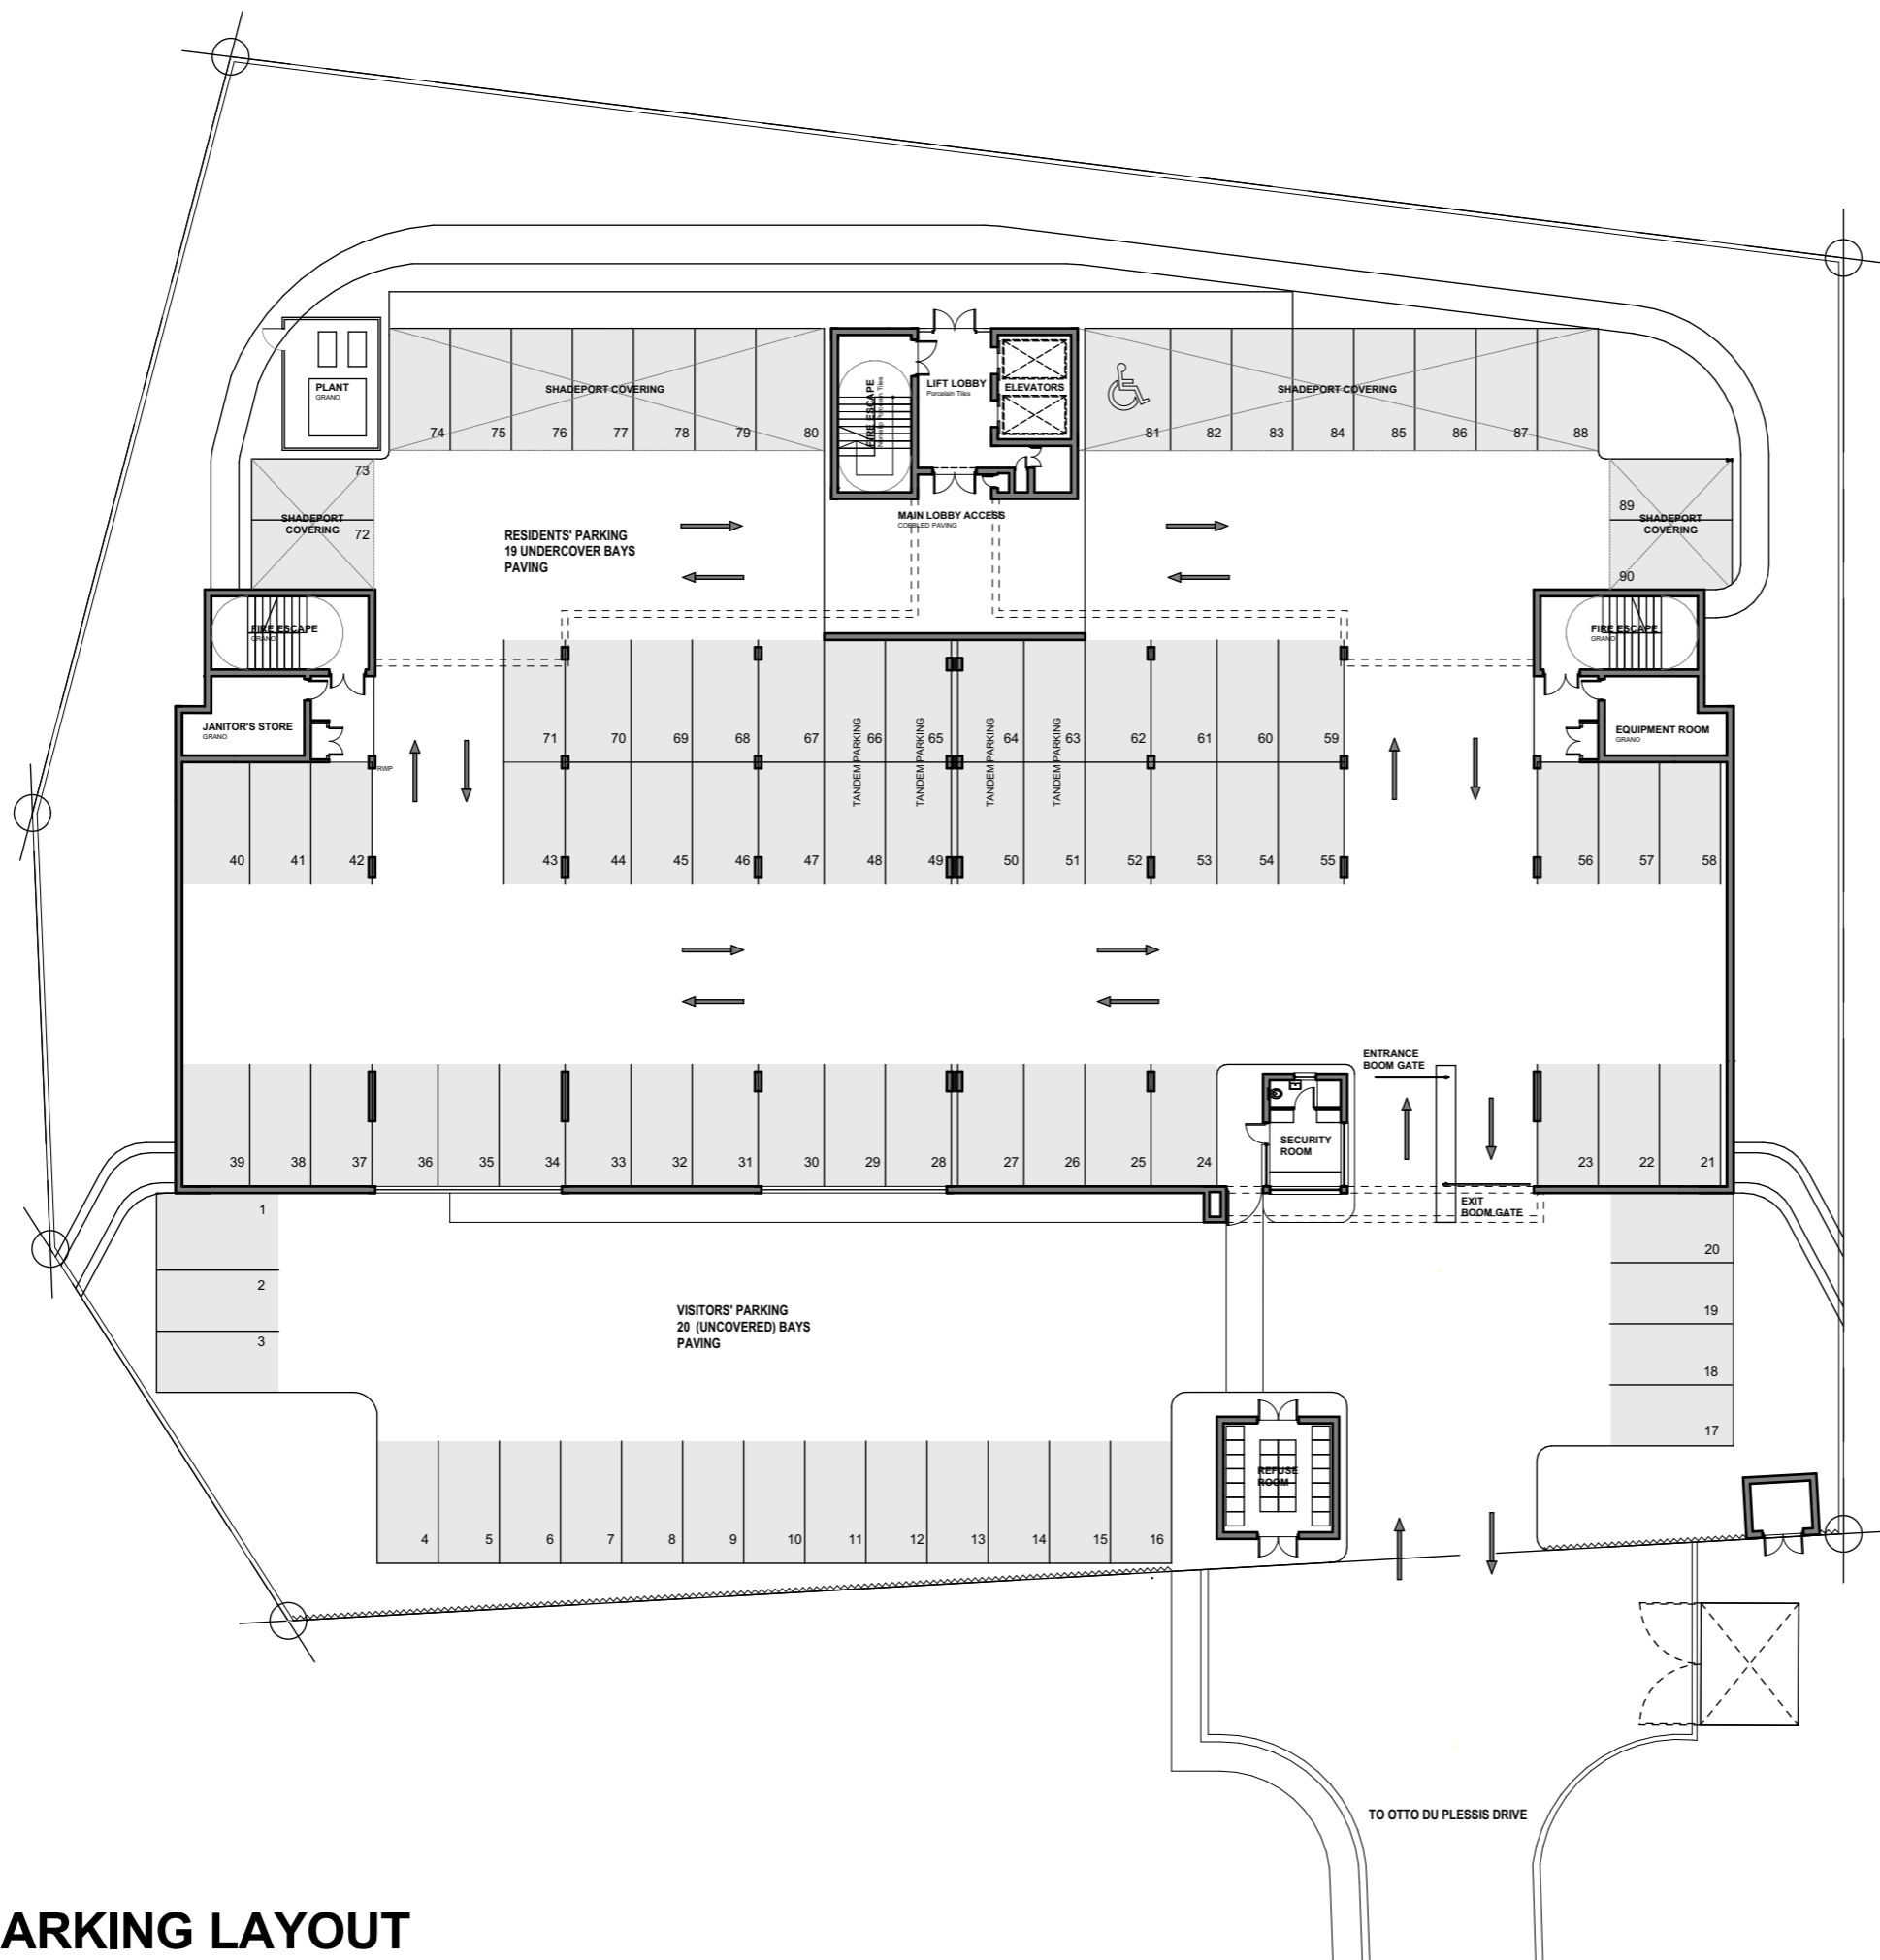

PARKING LAYOUT

NASSIMA BEACH RESIDENCE

BIG BAY - CAPE TOWN