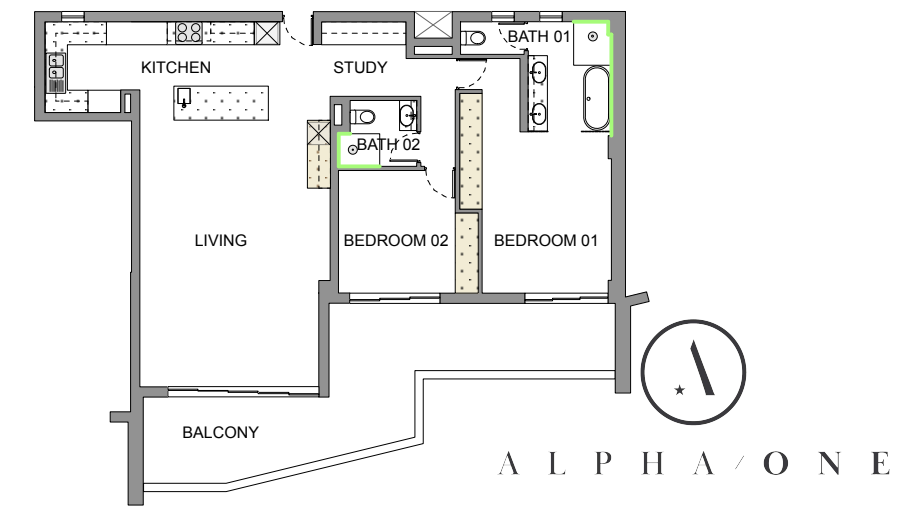

FINISHES SCHEDULE ALPHA 1

DATE: JANUARY 2019

APARTMENT TYPE 02's (x3)

	LIVING/DINING/STUDY	KITCHEN/SCULLERY	BEDROOM 02	BATH 02	BEDROOM 01	BATH 01	BALCONY
FLOORS	'OGGIE' engineered timber floor: 15/4 x 220 x 2200mm colour: Brazil Brown	'OGGIE' engineered timber floor: 15/4 x 220 x 2200mm colour: Brazil Brown	'KBAC FLOORING' wall to wall carpet. Mindful Range, colour: Tune In	'TACTILE', Colorker Madison, 600 x 300 x 10mm Tile (shower floor 1200 x 600 x 10mm cut to size - 300mm bands). Colour: Bone	'KBAC FLOORING' wall to wall carpet. Mindful Range, colour: Tune In	'TACTILE', Colorker Madison, 600 x 300 x 10mm Tile (shower floor 1200 x 600 x 10mm cut to size - 300mm bands). Colour: Bone	'TACTILE', Colorker Madison Grip. 1200 x 600 x 10mm Tile Colour: Bone
WALLS	<u>All walls:</u> 'MIDAS' (cashmere equivalent) Colour: 1BW Almost There. Skirtings: Westcape Mouldings Sk2 or similar. 22x220mm, painted in same colour as walls. Internal doors: Same colour	<u>All walls:</u> 'MIDAS' (cashmere equivalent) Colour: 1BW Almost There. Skirtings: Westcape Mouldings Sk2 or similar. 22x220mm, painted in same colour as walls. Internal doors: Same colour	<u>All walls:</u> 'MIDAS' (cashmere equivalent) Colour: 1BW Almost There. Skirtings: Westcape Mouldings Sk2 or similar. 22x220mm, painted in same colour as walls. Internal doors: Same colour	<u>All walls:</u> 'MIDAS' (cashmere equivalent) Colour: 1BW Almost There. Internal doors: Same colour <u>Shower wall:</u> 'TACTILE' 55 x 250 x 10mm Soho Blanco gloss white tiles. stretcher bond, with 2mm white grout.	<u>All walls:</u> 'MIDAS' (cashmere equivalent) Colour: 1BW Almost There. Skirtings: Westcape Mouldings Sk2 or similar. 22x220mm, painted in same colour as walls. Internal doors: Same colour	<u>All walls:</u> 'MIDAS' (cashmere equivalent) Colour: 1BW Almost There. <u>Shower & Bath wall:</u> 'TACTILE' 55 x 250 x 10mm Soho Blanco gloss white tiles. stretcher bond, with 2mm white grout.	
CEILINGS	Painted 'MIDAS', Colour: 1BW Almost There. recess to hide curtain track.	Painted 'MIDAS', Colour: 1BW Almost There. shadowline recess	Painted 'MIDAS', Colour: 1BW Almost There. recess to hide curtain track.	Painted 'MIDAS', Colour: 1BW Almost There. shadowline recess	Painted 'MIDAS', Colour: 1BW Almost There. recess to hide curtain track.	Painted 'MIDAS', Colour: 1BW Almost There. shadowline recess	
IRONMONGERY	'IRONMONGERY WAREHOUSE' Calini lever handles in stainless steel	'IRONMONGERY WAREHOUSE' Calini lever handles in stainless steel	'IRONMONGERY WAREHOUSE' Calini lever handles in stainless steel	'IRONMONGERY WAREHOUSE' Calini lever handles in stainless steel	'IRONMONGERY WAREHOUSE' Calini lever handles in stainless steel	'IRONMONGERY WAREHOUSE' Calini lever handles in stainless steel	
JOINERY	Study shelving and desk Bar unit	Scullery and kitchen units, wall units and island with prep.	Built-in cupboards	Vanity unit with shelf above. Wall fixed mirror.	Built-in cupboards Drawer unit in bedroom	Vanity unit with shelf above. Wall fixed mirror. Timber screens	
SANWARE/ APPLIANCES		<u>Kitchen:</u> Teka double drop in sink TEK-TE10120005 Volta Mixer - VCI-VISMV Smeg Induction hob 60cm SI5952B Smeg Built-in electric oven 60cm - SF6385XSA Smeg Built-in Microwave 60cm - FMI325X Smeg Integrated Fridge/ freezer 60cm - C3172NP1 Smeg Integrated Extractor 70cm - KSEG7XE <u>For client acc:</u> DW - freestanding WM/TD - free-standing <u>Island:</u> Blanco undermount prep bowl 340 - BL00518199 Volta Mixer - VCI-VISMV		<u>Vanity:</u> Basin - Amy countertop LB Mixer - Volta VCI-VITBV <u>Shower:</u> Rose - Vici VCI-VISR200 Ceiling Arm - Vici 40cm Mixer - Volta VCI-VISHV Channel - Vici 60cm <u>Toilet:</u> Ivy Alvito wall hung Geberit - Alpha Kombifix wall column Geberit - Alpha 10 Actuator plate, dual flush, white <u>Accessories:</u> Allure - roll holder Allure - 40cm hand towel rail Allure - 60cm double rail towel rail		<u>Vanity:</u> Basin x2 - Amy countertop LB Mixer x2 - Volta VCI-VITBV <u>Shower:</u> Rose - Vici VCI-VISR200 Ceiling Arm - Vici 40cm Mixer - Volta VCI-VISHV Channel - Vici 60cm <u>Toilet:</u> Ivy Alvito wall hung Geberit - Alpha Kombifix wall column Geberit - Alpha 10 Actuator plate, dual flush, white <u>Bath:</u> Livingston Baths Alana Bath free-standing 1645x785mm Mixer & diverter Volta Spout: 32mm diam. wall mount Hand shower: Gio with hose	<u>Accessories:</u> Allure - roll holder Allure - 40cm hand towel rail HTR, 8 bar 530x700mm