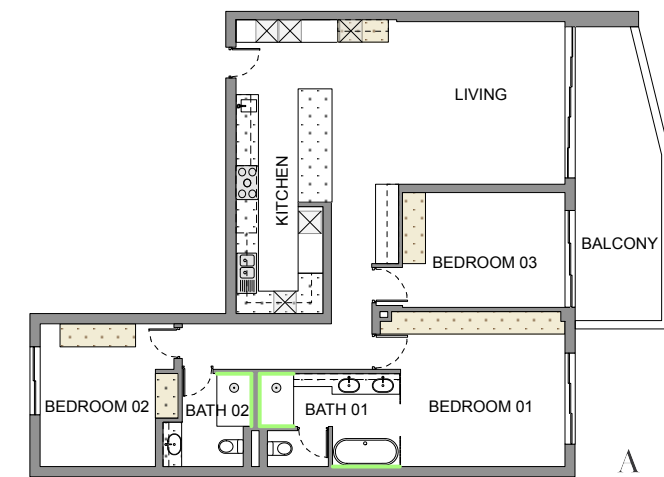

FINISHES SCHEDULE ALPHA 1

DATE: JANUARY 2019

APARTMENT TYPE 04's (x3)

ALPHA ONE