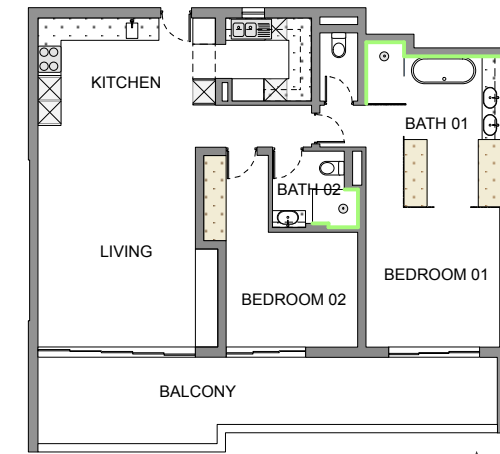

FINISHES SCHEDULE ALPHA 1

DATE: JANUARY 2019

APARTMENT TYPE 03's (x3)

ALPHA ONE