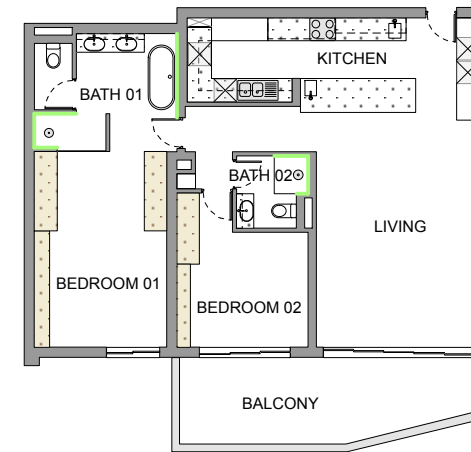

FINISHES SCHEDULE ALPHA 1

DATE: JANUARY 2019

APARTMENT TYPE 05 GROUND FLOOR

ALPHA ONE

	LIVING/DINING	KITCHEN/SCULLERY	BEDROOM 02	BATH 02	BEDROOM 01	BATH 01	BALCONY
FLOORS	'OGGIE' engineered timber floor: 15/4 x 220 x 2200mm colour: Brazil Brown	'OGGIE' engineered timber floor: 15/4 x 220 x 2200mm colour: Brazil Brown	'KBAC FLOORING' wall to wall carpet. Mindful Range, colour: Tune In	'TACTILE', Colorker Madison, 600 x 300 x 10mm Tile (shower floor 1200 x 600 x 10mm cut to size - 300mm bands). Colour: Bone	'KBAC FLOORING' wall to wall carpet. Mindful Range, colour: Tune In	'TACTILE', Colorker Madison, 600 x 300 x 10mm Tile (shower floor 1200 x 600 x 10mm cut to size - 300mm bands). Colour: Bone	'TACTILE', Colorker Madison Grip. 1200 x 600 x 10mm Tile Colour: Bone
WALLS	All walls: 'MIDAS' (cashmere equivalent) Colour: 1BW Almost There. Skirtings: Westcape Mouldings Sk2 or similar. 22x220mm, painted in same colour as walls. Internal doors: Same colour	All walls: 'MIDAS' (cashmere equivalent) Colour: 1BW Almost There. Skirtings: Westcape Mouldings Sk2 or similar. 22x220mm, painted in same colour as walls. Internal doors: Same colour	All walls: 'MIDAS' (cashmere equivalent) Colour: 1BW Almost There. Skirtings: Westcape Mouldings Sk2 or similar. 22x220mm, painted in same colour as walls. Internal doors: Same colour	All walls: 'MIDAS' (cashmere equivalent) Colour: 1BW Almost There. Internal doors: Same colour Shower wall: 'TACTILE' 55 x 250 x 10mm Soho Blanco gloss white tiles. stretcher bond, with 2mm white grout.	All walls: 'MIDAS' (cashmere equivalent) Colour: 1BW Almost There. Skirtings: Westcape Mouldings Sk2 or similar. 22x220mm, painted in same colour as walls. Internal doors: Same colour	All walls: 'MIDAS' (cashmere equivalent) Colour: 1BW Almost There. Shower & Bath wall: 'TACTILE' 55 x 250 x 10mm Soho Blanco gloss white tiles. stretcher bond, with 2mm white grout.	
CEILINGS	Painted 'MIDAS', Colour: 1BW Almost There. recess to hide curtain track.	Painted 'MIDAS', Colour: 1BW Almost There. shadowline recess	Painted 'MIDAS', Colour: 1BW Almost There. recess to hide curtain track.	Painted 'MIDAS', Colour: 1BW Almost There. shadowline recess	Painted 'MIDAS', Colour: 1BW Almost There. recess to hide curtain track.	Painted 'MIDAS', Colour: 1BW Almost There. shadowline recess	
IRONMONGERY	'IRONMONGERY WAREHOUSE' Calini lever handles in stainless steel	'IRONMONGERY WAREHOUSE' Calini lever handles in stainless steel	'IRONMONGERY WAREHOUSE' Calini lever handles in stainless steel	'IRONMONGERY WAREHOUSE' Calini lever handles in stainless steel	'IRONMONGERY WAREHOUSE' Calini lever handles in stainless steel	'IRONMONGERY WAREHOUSE' Calini lever handles in stainless steel	
JOINERY		Scullery and kitchen units, wall units above. Island	Built-in cupboards	Vanity unit with shelf above. Wall fixed mirror.	Built-in cupboards Drawer unit in bedroom	Vanity unit with shelf above. Wall fixed mirror. Timber screens	
SANWARE/ APPLIANCES		Kitchen: Teka double drop in sink TEK-TE10120005 Volta Mixer - VCI-VISMV Smeg Induction hob 90cm SI5952B Smeg Built-in electric oven 60cm - SF6385XSA Smeg Built-in Microwave 60cm - FMI325X Smeg Integrated Fridge/freezer 60cm - C3172NP1 Smeg Ingegrated Extractor 70cm - KSEG7XE For client acc: DW - freestanding WM/TD - free-standing Island: Blanco undermount prep bowl 340 - BL00518199 Volta Mixer - VCI-VISMV		Vanity: Basin - Amy countertop LB Mixer - Volta VCI-VITBV Shower: Rose - Vici VCI-VISR200 Ceiling Arm - Vici 40cm Mixer - Volta VCI-VISHV Channel - Vici 60cm Toilet: Ivy Alvito wall hung Geberit - Alpha Kombifix wall column Geberit - Alpha 10 Actuator plate, dual flush, white Accessories: Allure - roll holder Allure - 40cm hand towel rail Allure - 60cm double rail towel rail		Vanity: Basin x2 - Amy countertop LB Mixer x2 - Volta VCI-VITBV Shower: Rose - Vici VCI-VISR200 Ceiling Arm - Vici 40cm Mixer - Volta VCI-VISHV Channel - Vici 60cm Toilet: Ivy Alvito wall hung Geberit - Alpha Kombifix wall column Geberit - Alpha 10 Actuator plate, dual flush, white Bath: Livingston Baths Alana Bath free-standing 1645x785mm Mixer & diverter Volta Spout: 32mm diam. wall mount Hand shower: Gio with hose	Accessories: Allure - roll holder Allure - 40cm hand towel rail HTR, 8 bar 530x700mm