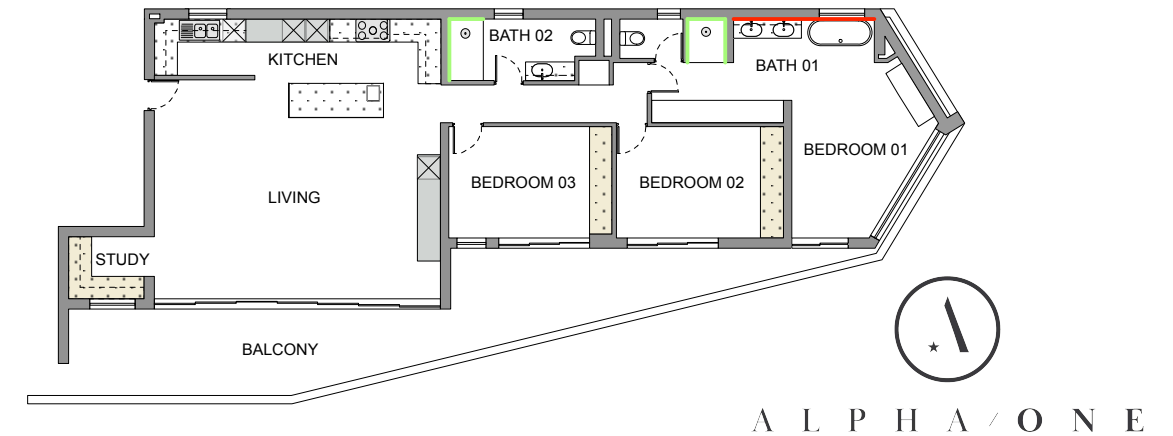

FINISHES SCHEDULE ALPHA 1

DATE: JANUARY 2019

APARTMENT TYPE 01's (x6)

ALPHA ONE