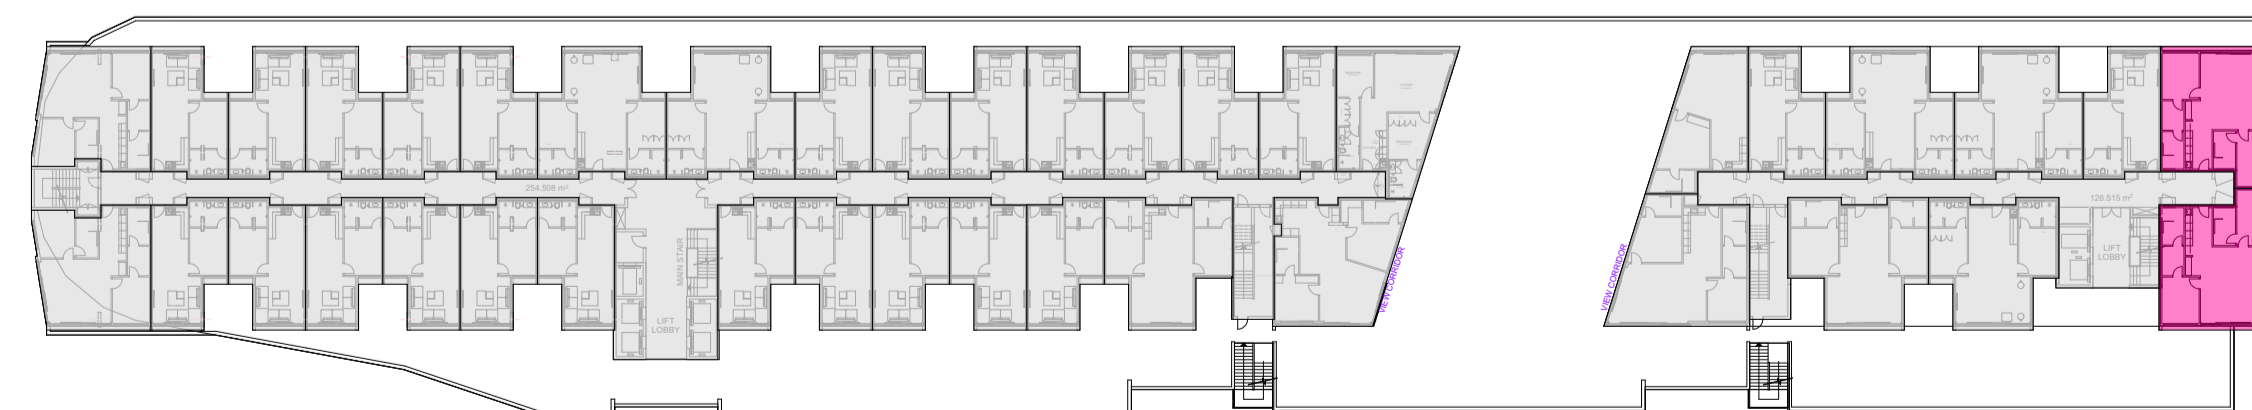

AREAS

UNIT AREA	93m ²
PARKING	1 Bay

HARBOUR

WEST WING
FLOORS 6TH TO 9TH

EAST WING
FLOORS 2ND TO 6TH

MOUNTAIN

TYPE G