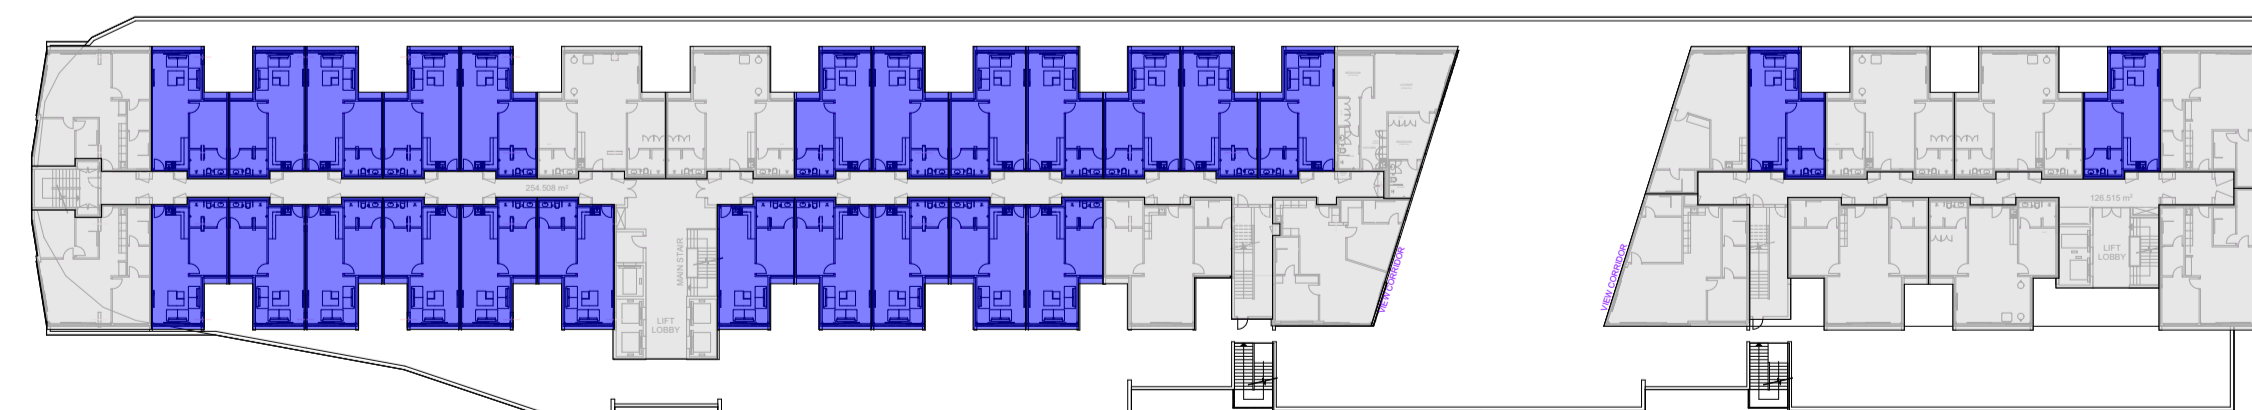

AREAS

UNIT AREA	54m ²
PARKING	1 Bay

HARBOUR

WEST WING
FLOORS 6TH TO 9TH

EAST WING
FLOORS 2ND TO 6TH

MOUNTAIN

TYPE A