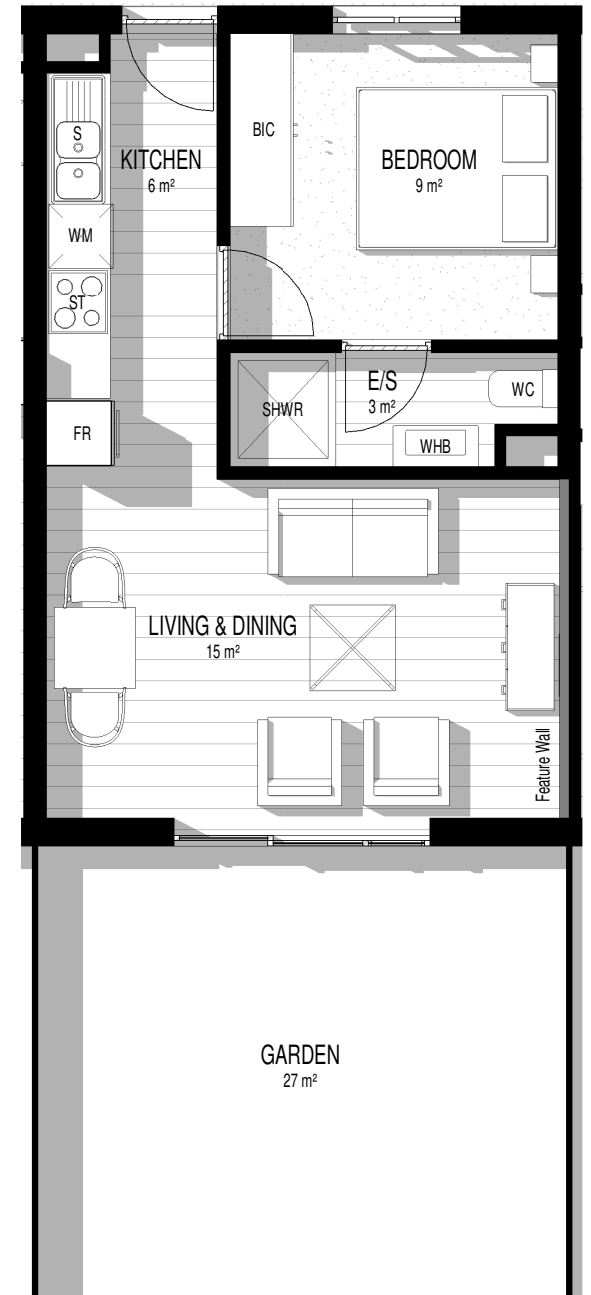

UNIT TYPE 8

1 BED / 1 BATH	
UNIT	38 m ²
BALCONY	0 m ²
TOTAL	38 m²
GARDEN	27 m ²
ALL MEASUREMENTS AS PER SECTIONAL TITLE GUIDELINES	
UNIT G02	

1 UNIT TYPE 8 FLOOR PLAN
1 : 50