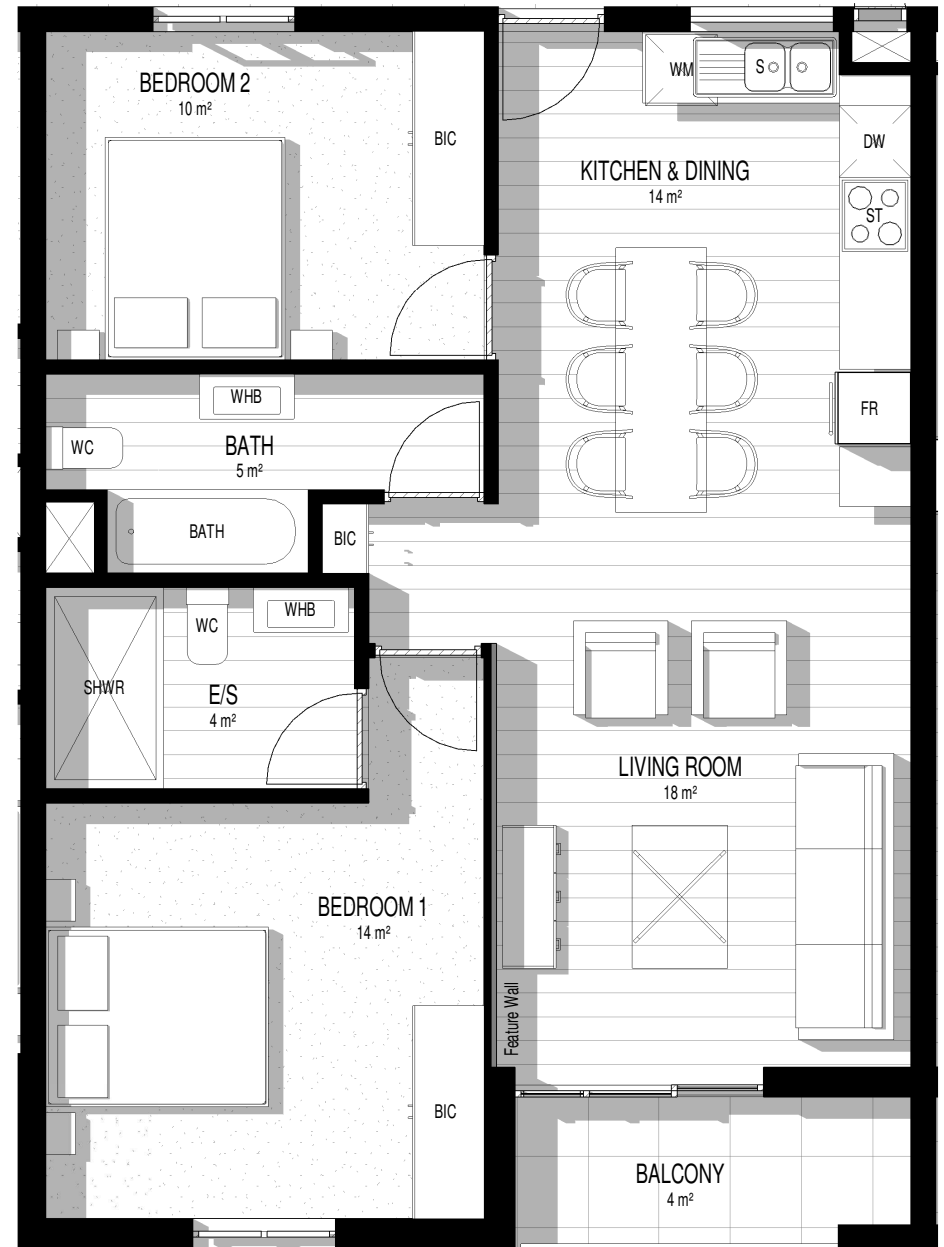

UNIT TYPE 7

2 BED / 2 BATH	
UNIT	72 m ²
BALCONY	4 m ²
TOTAL	76 m²
ALL MEASUREMENTS AS PER SECTIONAL TITLE GUIDELINES	
UNIT 111	
UNIT 211	

1 UNIT TYPE 7 FLOOR PLAN
1:45