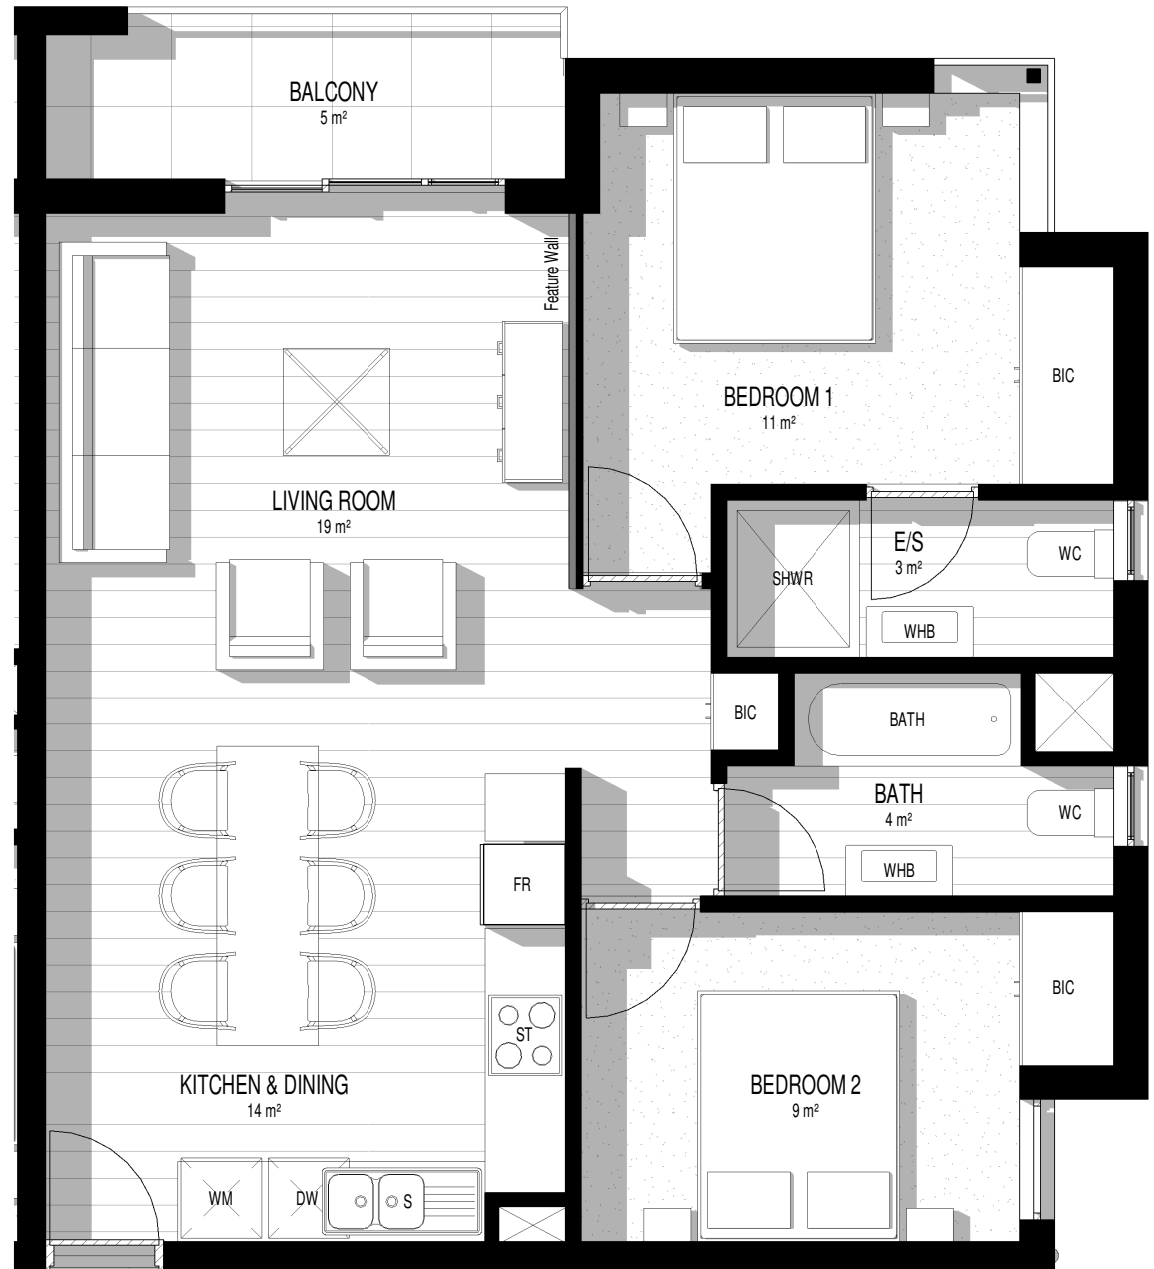

UNIT TYPE 4

2 BED / 2 BATH	
UNIT	67 m ²
BALCONY	5 m ²
TOTAL	72 m²
ALL MEASUREMENTS AS PER SECTIONAL TITLE GUIDELINES	
UNIT 108	
UNIT 208	
UNIT 308	

1 UNIT TYPE 4 FLOOR PLAN
1:40