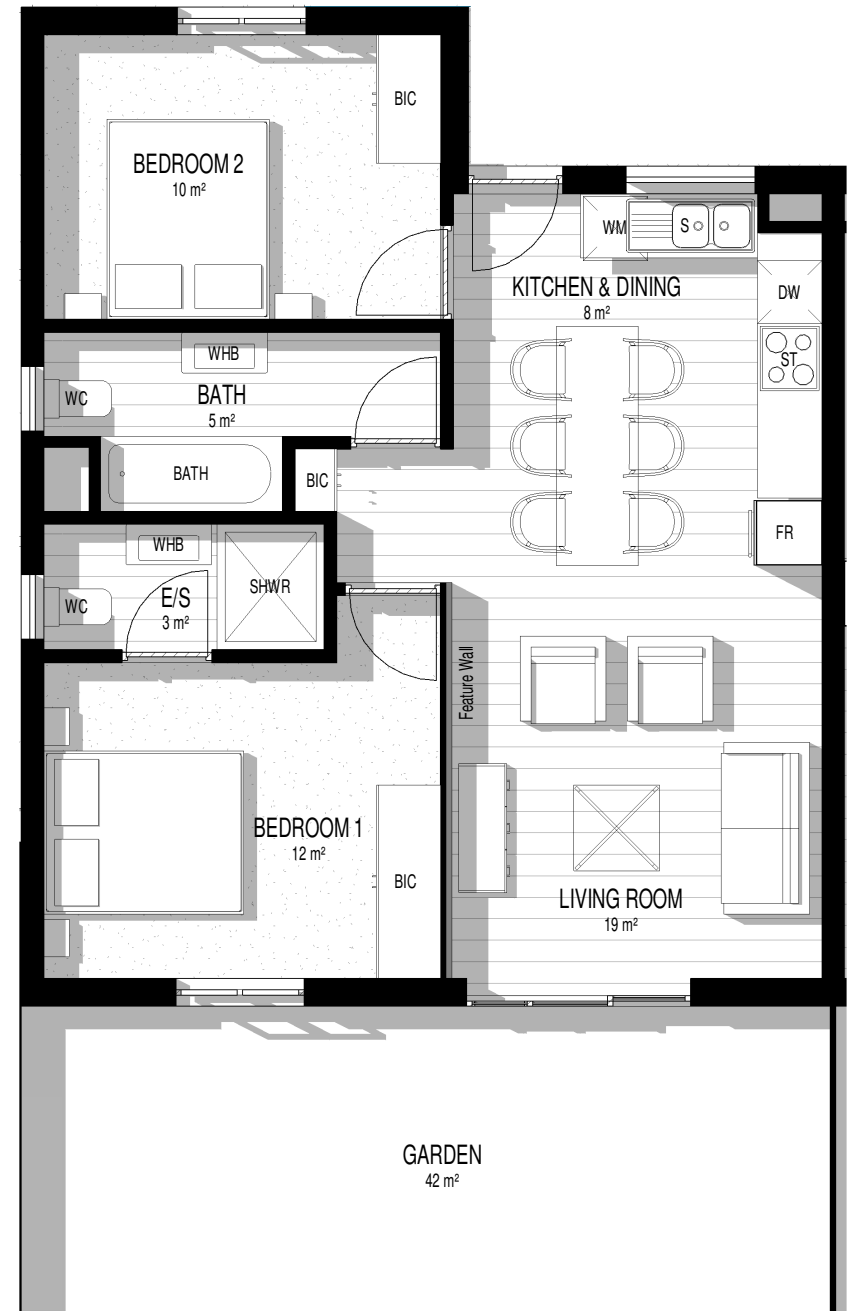

UNIT TYPE 11

2 BED / 2 BATH	
UNIT	63 m ²
BALCONY	0 m ²
TOTAL	63 m²
GARDEN	42 m ²
ALL MEASUREMENTS AS PER SECTIONAL TITLE GUIDELINES	
UNIT G01	

1 UNIT TYPE 11 FLOOR PLAN
1 : 50