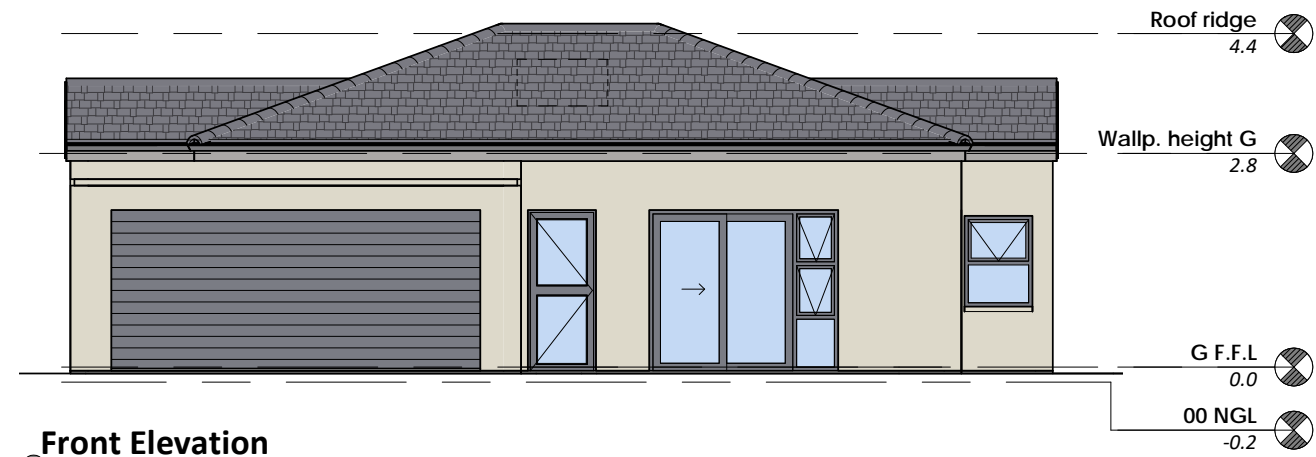

UNIT TYPE 1A | FREE STANDING

-Area Schedule-

Name	Area
Unit	91 m ²
Garage	38 m ²
	129 m ²

Note: Furniture indicative only
FOR INFORMATION