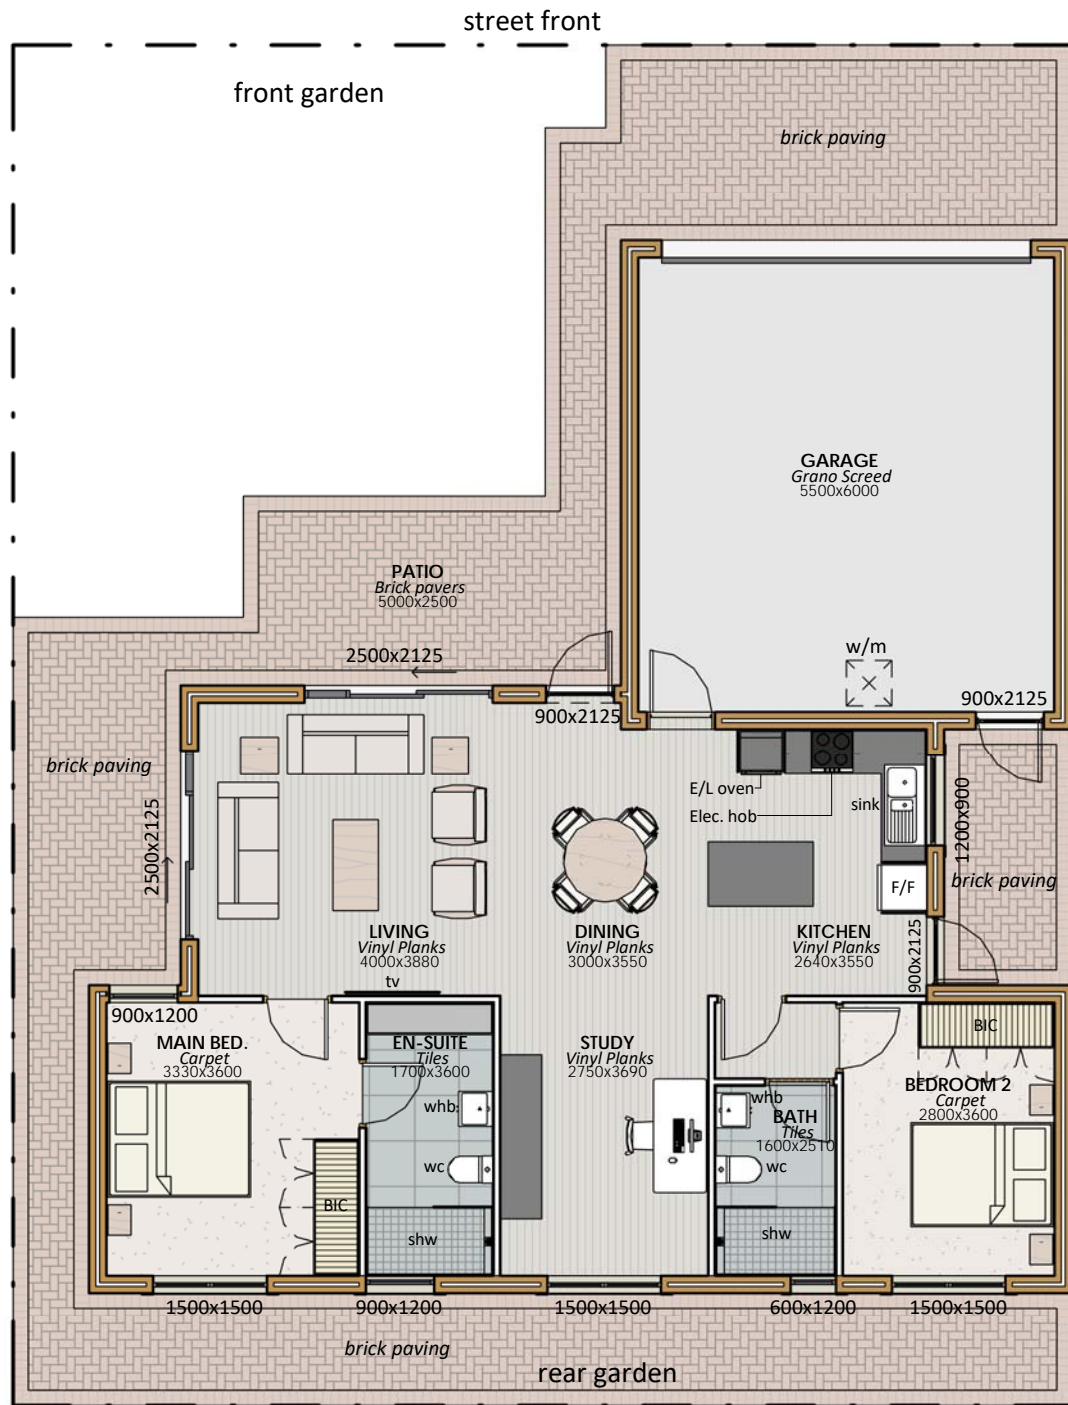

UNIT TYPE 1A | FREE STANDING

-Area Schedule-

Name	Area
Unit	91 m ²
Garage	38 m ²
	129 m ²

Note: Furniture indicative only
FOR INFORMATION