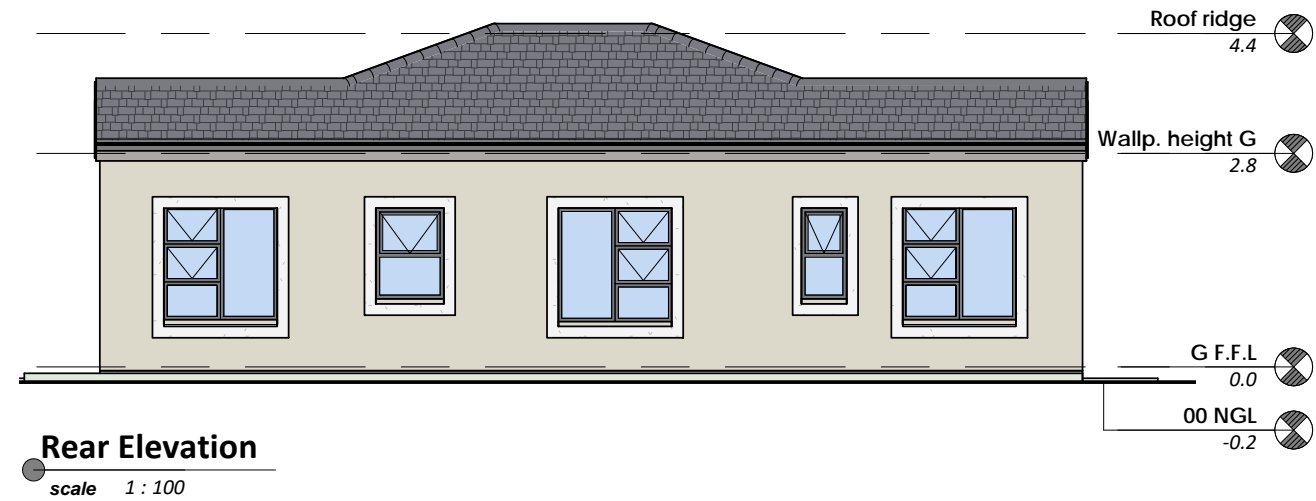

UNIT TYPE 1A | FREE STANDING

-Area Schedule-

Name	Area
Unit	91 m ²
Garage	38 m ²
	129 m ²

Note: Furniture indicative only
FOR INFORMATION